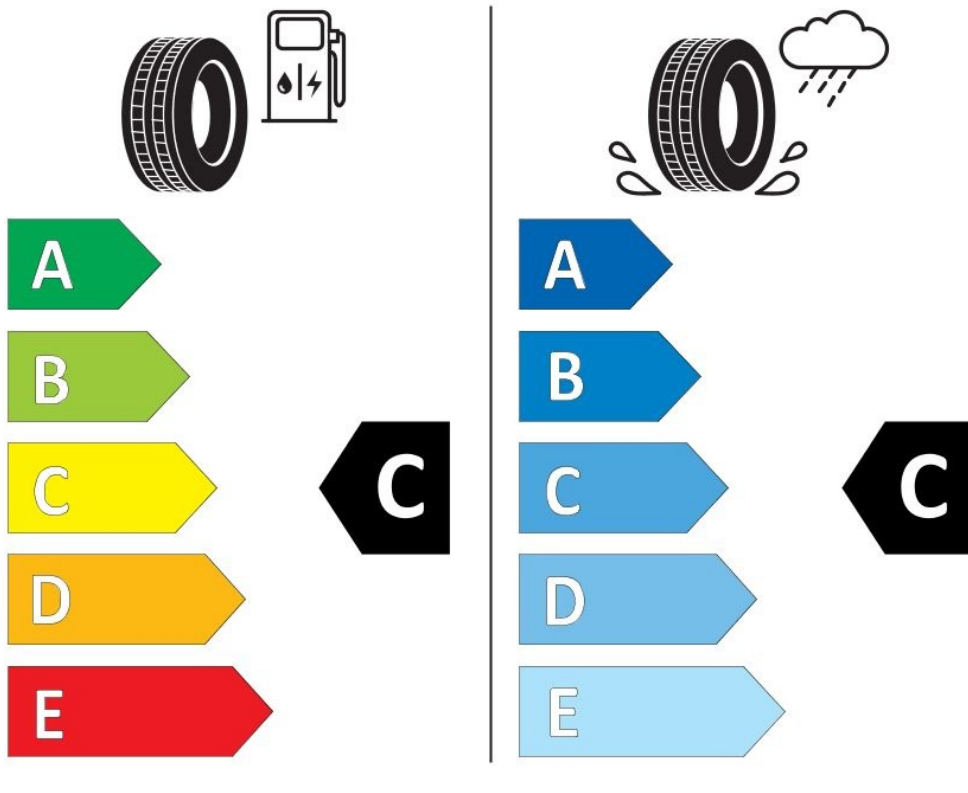

ENERG ⚡

SECURITY

SE1886H1

185/65R14 93 N

C1

2020/740