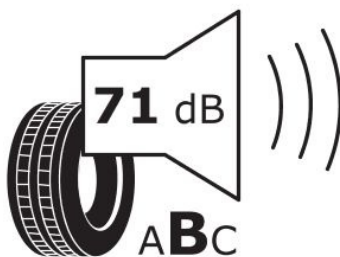

ENERG ⚡

SECURITY

SE1886H1

185/65R14 93 N

C1