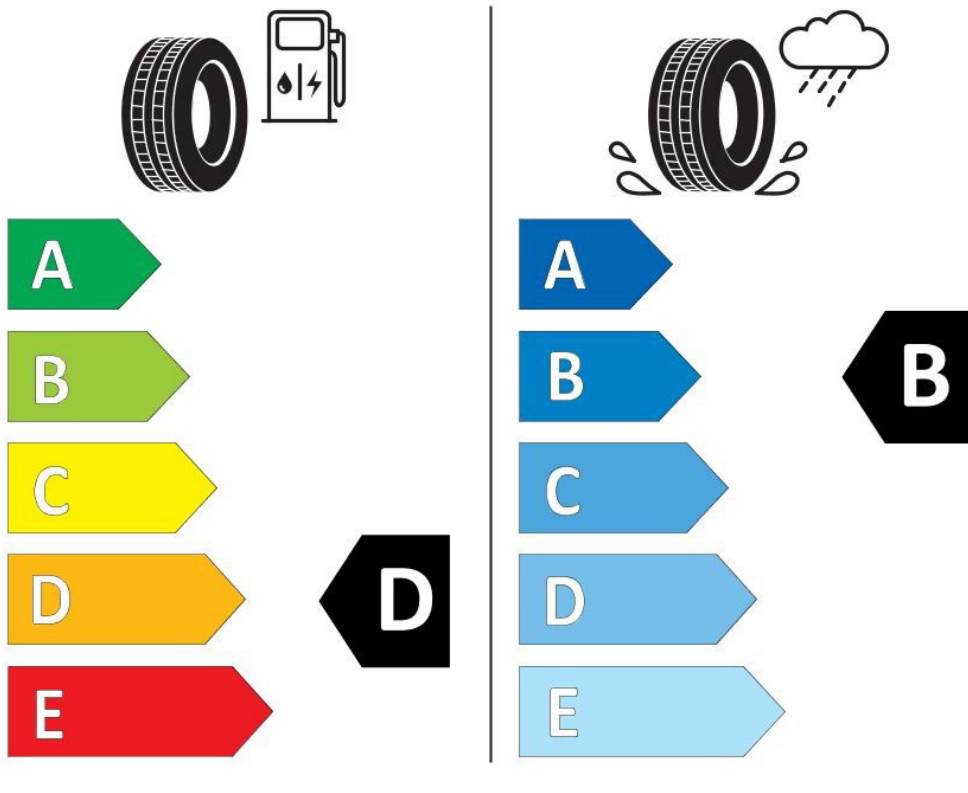

### Specifications

Size:	215/75R17.5
Load / Speed:	135/133L
Pattern:	MAR26
Brand:	Dynamo
Category:	TBR
Width:	215
Series:	75
Structure:	R
Inch:	17.5
Ply Rating:	16PR
Load index:	135/133
Speed index:	L
TL/TT:	TL
Application:	Regional
Position:	
40HC:	700
EAN Code:	6922250410689
Factory code:	3120003378

### Technical details

Recommended Rim:	6.00x17.5
Inflation Pressure (bar):	8.65
Section Width (mm):	211
Outer Diameter (mm):	767
Static Load Radius (mm):	359
Rolling Circumference (mm):	2339
Tread Depth (mm):	12.5
Weight (kg):	26.230

### Label values

Rolling resistance:	D	
Wet / grip:	B	
Sound:	B (73 dB)	
Label code:	<u>574301</u>	

**ENERG** ⚡

**DYNAMO**

1YJ-3120003378

215/75R17.5 16PR 135/133 L

C3

2020/740