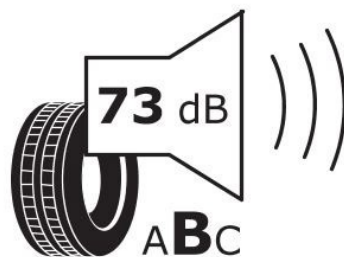

### Specifications

Size:	215/75R17.5
Load / Speed:	135/133L
Pattern:	MAR26
Brand:	Dynamo
Category:	TBR
Width:	215
Series:	75
Structure:	R
Inch:	17.5
Ply Rating:	16PR
Load index:	135/133
Speed index:	L
TL/TT:	TL
Application:	Regional
Position:	
40HC:	700
EAN Code:	6922250410689
Factory code:	3120003378

### Technical details

Recommended Rim:	6.00x17.5
Inflation Pressure (bar):	8.65
Section Width (mm):	211
Outer Diameter (mm):	767
Static Load Radius (mm):	359
Rolling Circumference (mm):	2339
Tread Depth (mm):	12.5
Weight (kg):	26.230

### Label values

Rolling resistance:	D	
Wet / grip:	B	
Sound:	B (73 dB)	
Label code:	<u>574301</u>	

**ENERG** ⚡

**DYNAMO**

1YJ-3120003378

215/75R17.5 16PR 135/133 L

C3

2020/740