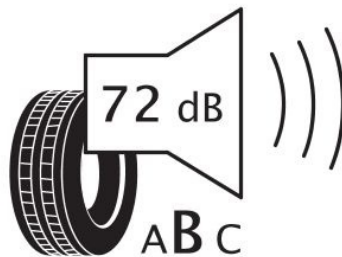

ENERG ⚡

EVENT

ADMONUM 4S-10

215/65R16 102 V

C1