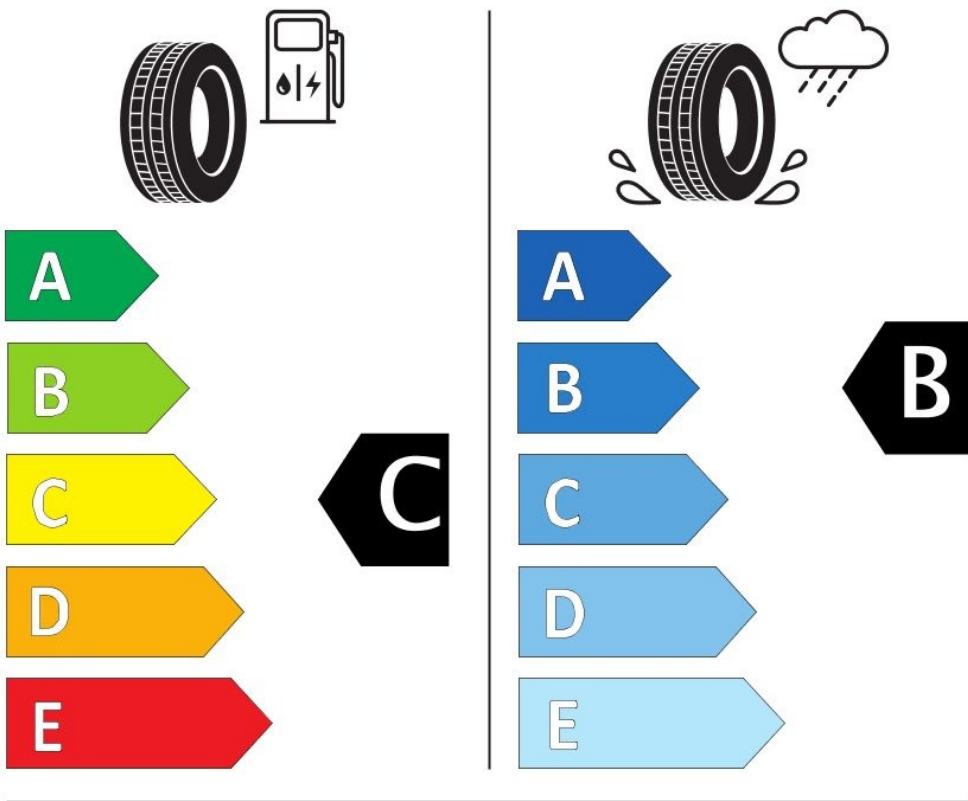

ENERG ⚡

EVENT

ADMONUM 4S-10

215/65R16 102 V

C1

2020/740