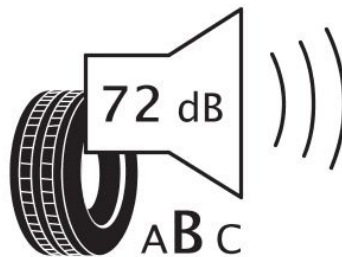

ENERG ⚡

EVENT

ML698+-07

265/65R17 112 T

C1