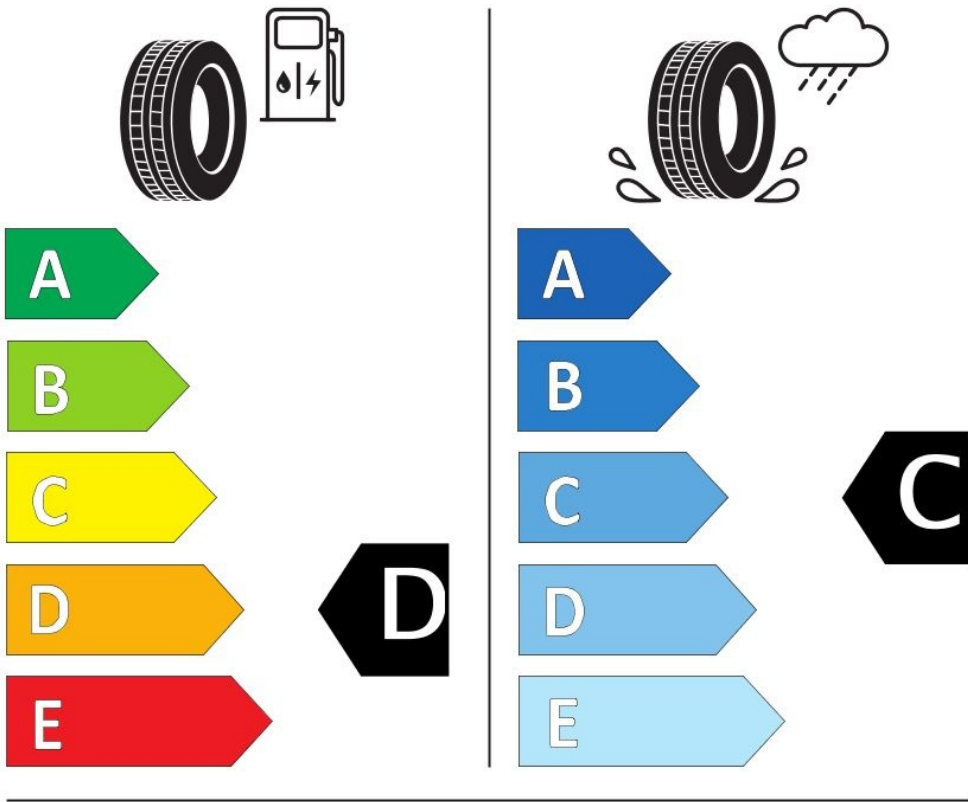

ENERG ⚡

EVENT

ML698+-07

265/65R17 112 T

C1

2020/740