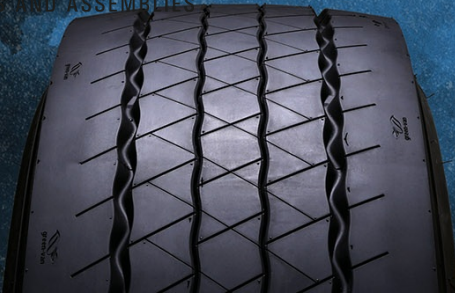

LET 285/70R19.5 146/144M 18PR KLS200 3PMSF TL

TIRES AND ASSEMBLIES

## Specifications

Size:	285/70R19.5
Load / Speed:	146/144M
Pattern:	KLS200
Brand:	Leao
Category:	TBR
Width:	285
Series:	70
Structure:	R
Inch:	19.5
Ply Rating:	18PR
Load index:	146/144
Speed index:	M
TL/TT:	TL
Application:	Regional
Position:	
40HC:	496
EAN Code:	4260639820806
Factory code:	211013363

## Technical details

Recommended Rim:	8.25x19.5
Inflation Pressure (bar):	9
Outer Diameter (mm):	895
Static Load Radius (mm):	412
Rolling Circumference (mm):	2730
Tread Depth (mm):	13.5
Load (kg) @ Speed (km/h):	2800
Weight (kg):	47.000