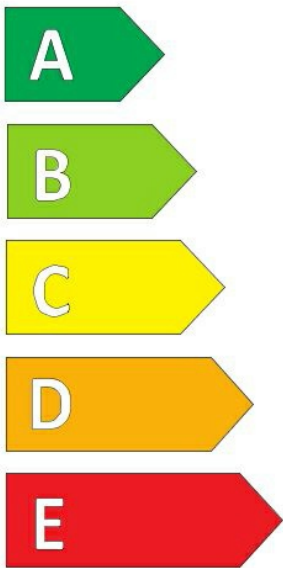

## Specifications

Size:	285/70R19.5
Load / Speed:	146/144M
Pattern:	KLS200
Brand:	Leao
Category:	TBR
Width:	285
Series:	70
Structure:	R
Inch:	19.5
Ply Rating:	18PR
Load index:	146/144
Speed index:	M
TL/TT:	TL
Application:	Regional
Position:	
40HC:	496
EAN Code:	4260639820806
Factory code:	211013363

## Label values

Rolling resistance:	D	
Wet / grip:	B	
Sound:	B (73 dB)	
Label code:	467176	

LEAO

KLS200-08

285/70R19.5 146/144 M

C3

**D**

**B**