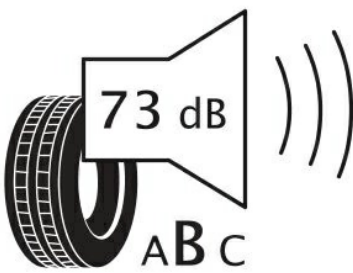

## Specifications

Size:	285/70R19.5
Load / Speed:	146/144M
Pattern:	KLS200
Brand:	Leao
Category:	TBR
Width:	285
Series:	70
Structure:	R
Inch:	19.5
Ply Rating:	18PR
Load index:	146/144
Speed index:	M
TL/TT:	TL
Application:	Regional
Position:	
40HC:	496
EAN Code:	4260639820806
Factory code:	211013363

## Technical details

Recommended Rim:	8.25x19.5
Inflation Pressure (bar):	9
Outer Diameter (mm):	895
Static Load Radius (mm):	412
Rolling Circumference (mm):	2730
Tread Depth (mm):	13.5
Load (kg) @ Speed (km/h):	2800
Weight (kg):	47.000

## Label values

Rolling resistance:	D	
Wet / grip:	B	
Sound:	B (73 dB)	
Label code:	467176	

LEAO

KLS200-08

285/70R19.5 146/144 M

C3

**D**

**B**