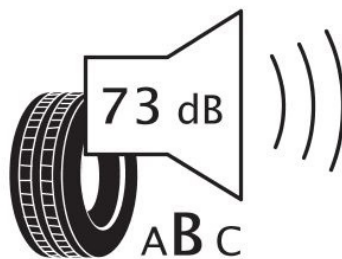

Specifications

Size:	265/70R19.5
Load / Speed:	140/138M
Pattern:	KLS200
Brand:	Leao
Category:	TBR
Width:	265
Series:	70
Structure:	R
Inch:	19.5
Ply Rating:	16PR
Load index:	140/138
Speed index:	M
TL/TT:	TL
Application:	Regional
Position:	
40HC:	440
EAN Code:	4260639820790
Factory code:	211013362

Technical details

Recommended Rim:	7.50x19.5
Inflation Pressure (bar):	7.75
Outer Diameter (mm):	867
Static Load Radius (mm):	374
Rolling Circumference (mm):	2644
Tread Depth (mm):	13.5
Load (kg) @ Speed (km/h):	2360
Weight (kg):	41.000

Label values

Rolling resistance:	D	
Wet / grip:	B	
Sound:	B (73 dB)	
Label code:	467156	

LEAO

KLS200-07

265/70R19.5 140/138 M

C3

2020/740