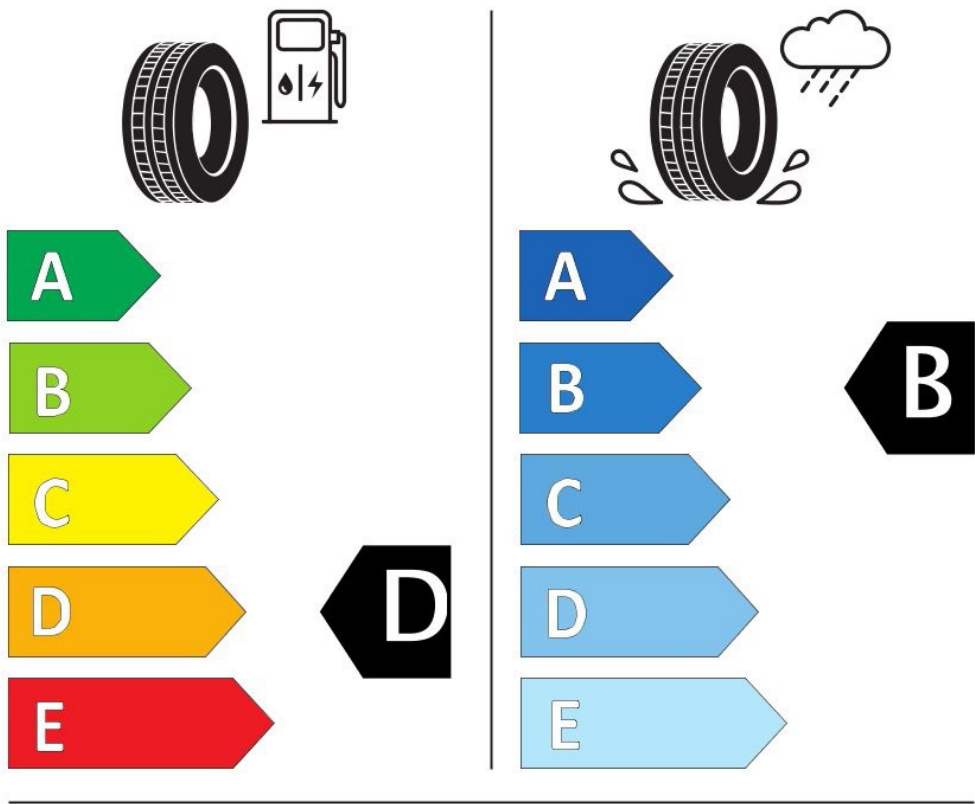

Specifications

Size:	265/70R19.5
Load / Speed:	140/138M
Pattern:	KLS200
Brand:	Leao
Category:	TBR
Width:	265
Series:	70
Structure:	R
Inch:	19.5
Ply Rating:	16PR
Load index:	140/138
Speed index:	M
TL/TT:	TL
Application:	Regional
Position:	
40HC:	440
EAN Code:	4260639820790
Factory code:	211013362

Technical details

Recommended Rim:	7.50x19.5
Inflation Pressure (bar):	7.75
Outer Diameter (mm):	867
Static Load Radius (mm):	374
Rolling Circumference (mm):	2644
Tread Depth (mm):	13.5
Load (kg) @ Speed (km/h):	2360
Weight (kg):	41.000

Label values

Rolling resistance:	D	
Wet / grip:	B	
Sound:	B (73 dB)	
Label code:	467156	

LEAO

KLS200-07

265/70R19.5 140/138 M

C3

2020/740