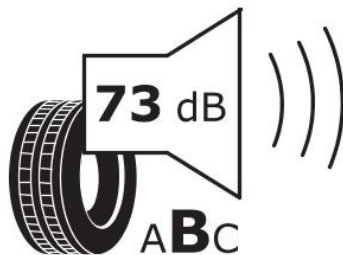

KING OF TYRES

ATTITUDE IS THE PRODUCT OF BELIEF

Specifications

Size:	235/75R17.5
Load / Speed:	132/130M
Pattern:	D905
Brand:	Leao
Category:	TBR
Width:	235
Series:	75
Structure:	R
Inch:	17.5
Ply Rating:	14PR
Load index:	132/130
Speed index:	M
TL/TT:	TL
Application:	Regional
Position:	
40HC:	560
EAN Code:	4260639820783
Factory code:	211013370

Technical details

Recommended Rim:	6.75x17.5
Inflation Pressure (bar):	7.75
Outer Diameter (mm):	797
Static Load Radius (mm):	353
Rolling Circumference (mm):	2431
Tread Depth (mm):	15
Load (kg) @ Speed (km/h):	2000
Weight (kg):	31.600

Label values

Rolling resistance:	E	
Wet / grip:	B	
Sound:	B (73 dB)	
Label code:	<u>466310</u>	

ENERG ⚡

LEAO

D905-02

235/75R17.5 132/130 M

C3

2020/740