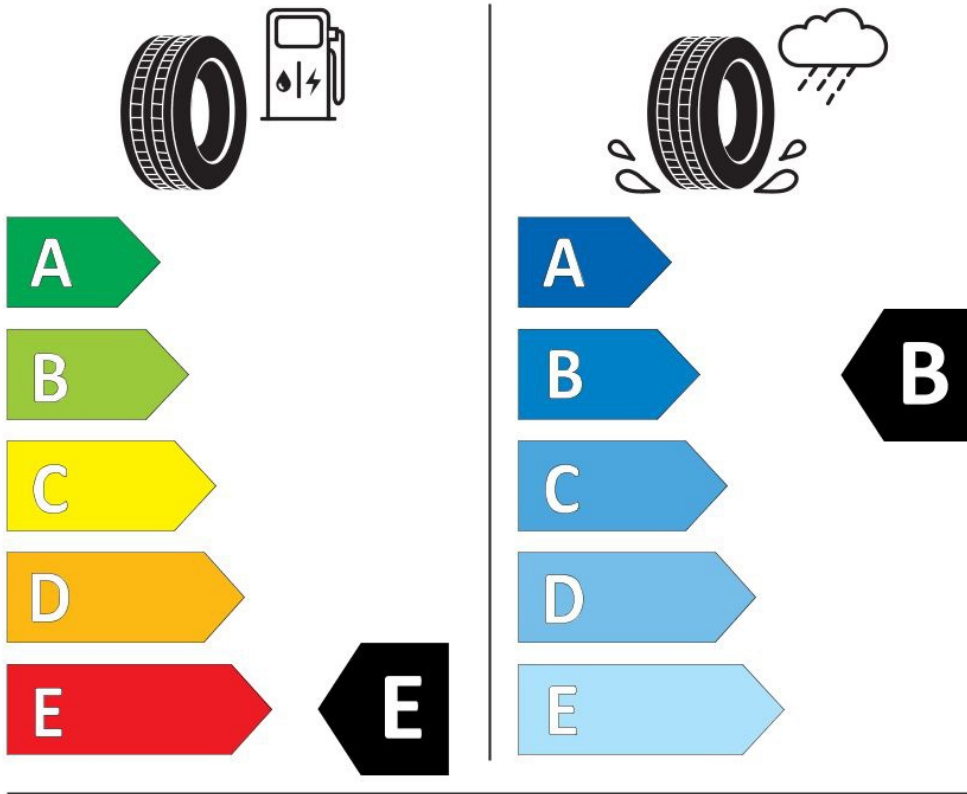

KING OF TYRES

ATTITUDE IS THE PRODUCT OF BELIEF

Specifications

Size:	235/75R17.5
Load / Speed:	132/130M
Pattern:	D905
Brand:	Leao
Category:	TBR
Width:	235
Series:	75
Structure:	R
Inch:	17.5
Ply Rating:	14PR
Load index:	132/130
Speed index:	M
TL/TT:	TL
Application:	Regional
Position:	
40HC:	560
EAN Code:	4260639820783
Factory code:	211013370

Technical details

Recommended Rim:	6.75x17.5
Inflation Pressure (bar):	7.75
Outer Diameter (mm):	797
Static Load Radius (mm):	353
Rolling Circumference (mm):	2431
Tread Depth (mm):	15
Load (kg) @ Speed (km/h):	2000
Weight (kg):	31.600

Label values

Rolling resistance:	E	
Wet / grip:	B	
Sound:	B (73 dB)	
Label code:	<u>466310</u>	

ENERG ⚡

LEAO

D905-02

235/75R17.5 132/130 M

C3

2020/740