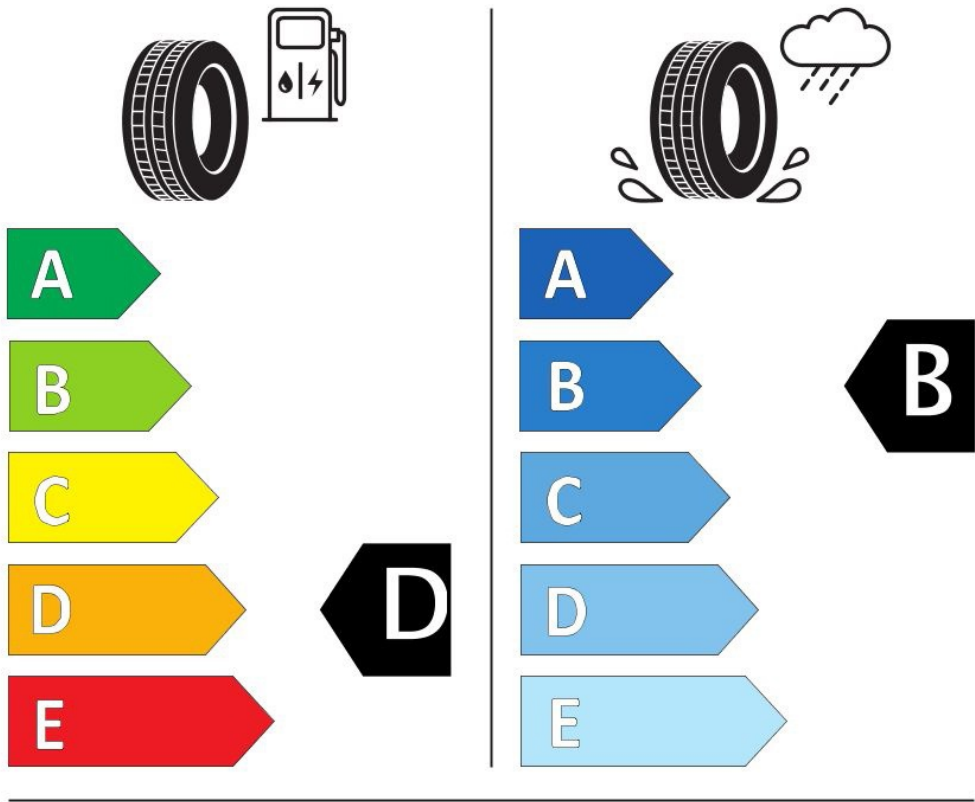

## Specifications

Size:	245/70R19.5
Load / Speed:	136/134M
Pattern:	KLS200
Brand:	Leao
Category:	TBR
Width:	245
Series:	70
Structure:	R
Inch:	19.5
Ply Rating:	16PR
Load index:	136/134
Speed index:	M
TL/TT:	TL
Application:	Regional
Position:	
40HC:	496
EAN Code:	4260496399071
Factory code:	211013139

## Technical details

Recommended Rim:	7.50x19.5
Inflation Pressure (bar):	8.25
Outer Diameter (mm):	839
Static Load Radius (mm):	363
Rolling Circumference (mm):	2559
Tread Depth (mm):	12.5
Load (kg) @ Speed (km/h):	2240
Weight (kg):	37.900

## Label values

Rolling resistance:	D	
Wet / grip:	B	
Sound:	B (73 dB)	
Label code:	<u>467123</u>	

LEAO

KLS200-05

245/70R19.5 136/134 M

C3

2020/740