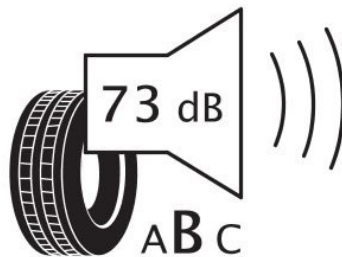

## Specifications

Size:	245/70R19.5
Load / Speed:	136/134M
Pattern:	KLS200
Brand:	Leao
Category:	TBR
Width:	245
Series:	70
Structure:	R
Inch:	19.5
Ply Rating:	16PR
Load index:	136/134
Speed index:	M
TL/TT:	TL
Application:	Regional
Position:	
40HC:	496
EAN Code:	4260496399071
Factory code:	211013139

## Technical details

Recommended Rim:	7.50x19.5
Inflation Pressure (bar):	8.25
Outer Diameter (mm):	839
Static Load Radius (mm):	363
Rolling Circumference (mm):	2559
Tread Depth (mm):	12.5
Load (kg) @ Speed (km/h):	2240
Weight (kg):	37.900

## Label values

Rolling resistance:	D	
Wet / grip:	B	
Sound:	B (73 dB)	
Label code:	<u>467123</u>	

LEAO

KLS200-05

245/70R19.5 136/134 M

C3

2020/740