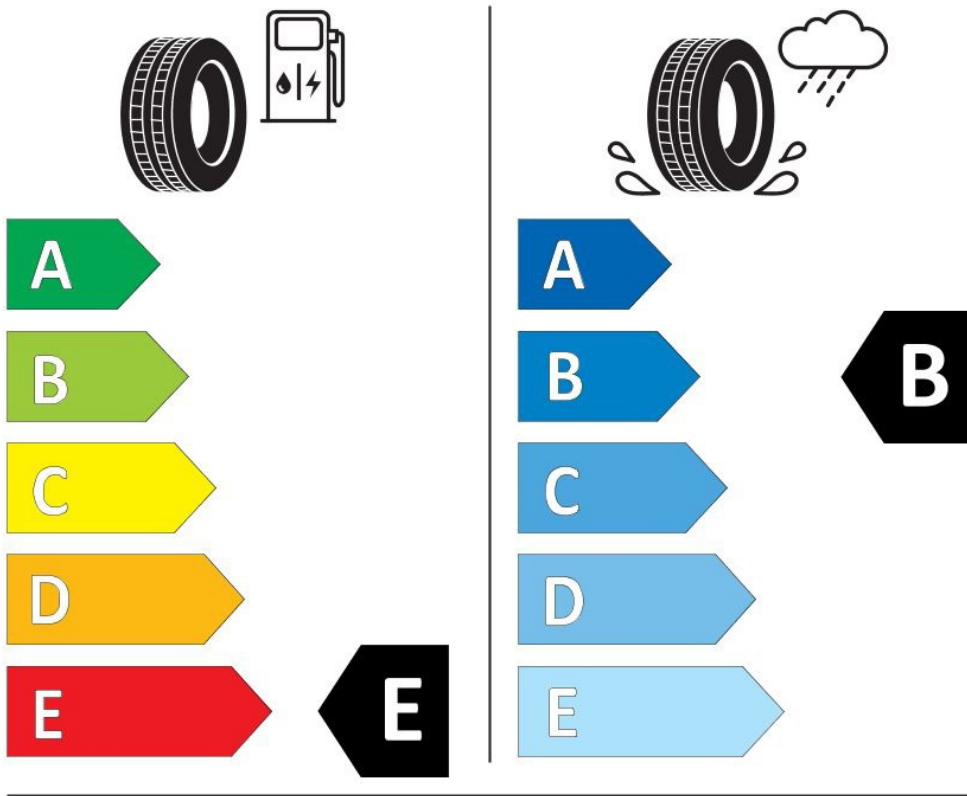

KING OF TYRES

ATTITUDE IS THE PRODUCT OF BELIEF

Specifications

Size:	215/75R17.5
Load / Speed:	126/124M
Pattern:	D905
Brand:	Leao
Category:	TBR
Width:	215
Series:	75
Structure:	R
Inch:	17.5
Ply Rating:	14PR
Load index:	126/124
Speed index:	M
TL/TT:	TL
Application:	Regional
Position:	
40HC:	646
EAN Code:	4260496399019
Factory code:	211011478

Technical details

Recommended Rim:	6.00x17.5
Inflation Pressure (bar):	7
Outer Diameter (mm):	767
Static Load Radius (mm):	337
Rolling Circumference (mm):	2339
Tread Depth (mm):	15
Load (kg) @ Speed (km/h):	1700
Weight (kg):	27.750

Label values

Rolling resistance:	E	
Wet / grip:	B	
Sound:	B (73 dB)	
Label code:	<u>466307</u>	

ENERG ⚡

LEAO

D905-01

215/75R17.5 126/124 M

C3

2020/740