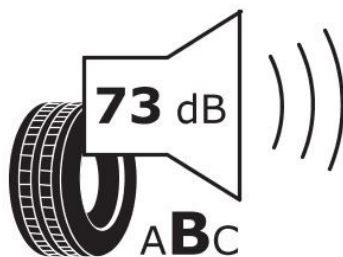

KING OF TYRES

ATTITUDE IS THE PRODUCT OF BELIEF

Specifications

Size:	215/75R17.5
Load / Speed:	126/124M
Pattern:	D905
Brand:	Leao
Category:	TBR
Width:	215
Series:	75
Structure:	R
Inch:	17.5
Ply Rating:	14PR
Load index:	126/124
Speed index:	M
TL/TT:	TL
Application:	Regional
Position:	
40HC:	646
EAN Code:	4260496399019
Factory code:	211011478

Technical details

Recommended Rim:	6.00x17.5
Inflation Pressure (bar):	7
Outer Diameter (mm):	767
Static Load Radius (mm):	337
Rolling Circumference (mm):	2339
Tread Depth (mm):	15
Load (kg) @ Speed (km/h):	1700
Weight (kg):	27.750

Label values

Rolling resistance:	E	
Wet / grip:	B	
Sound:	B (73 dB)	
Label code:	<u>466307</u>	

ENERG ⚡

LEAO

D905-01

215/75R17.5 126/124 M

C3

2020/740