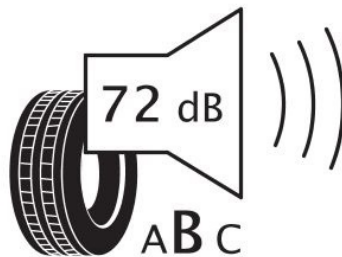

KING OF TYRES

ATTITUDE IS THE PRODUCT OF BELIEF

Specifications

Size:	12.00R24 TT
Load / Speed:	156/153K
Pattern:	LLA08
Brand:	Leao
Category:	TBR
Width:	12.00
Structure:	R
Inch:	24
Ply Rating:	18PR
Load index:	156/153
Speed index:	K
Specification:	SET
TL/TT:	TT
Set:	1
Application:	Mixed
Position:	
40HC:	192
EAN Code:	4260496399002
Factory code:	211011829

Technical details

Recommended Rim:	8.5x24
Inflation Pressure (bar):	7.75
Outer Diameter (mm):	1226
Static Load Radius (mm):	567
Rolling Circumference (mm):	3739
Tread Depth (mm):	17
Load (kg) @ Speed (km/h):	4000
Weight (kg):	76.000

Label values

Rolling resistance:	E	
Wet / grip:	B	
Sound:	B (72 dB)	
Label code:	<u>466659</u>	

ENERG ⚡

LEAO

LLA08-03

12.00R24 156/153 K

C3

2020/740