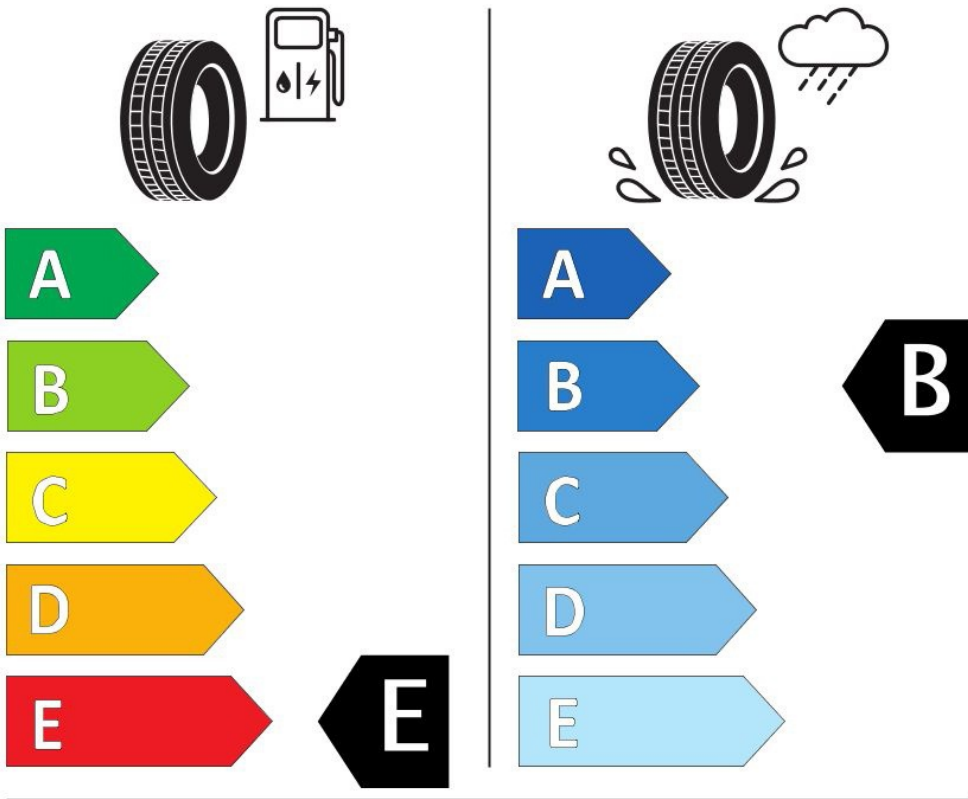

KING OF TYRES

ATTITUDE IS THE PRODUCT OF BELIEF

Specifications

Size:	12.00R24 TT
Load / Speed:	156/153K
Pattern:	LLA08
Brand:	Leao
Category:	TBR
Width:	12.00
Structure:	R
Inch:	24
Ply Rating:	18PR
Load index:	156/153
Speed index:	K
Specification:	SET
TL/TT:	TT
Set:	1
Application:	Mixed
Position:	
40HC:	192
EAN Code:	4260496399002
Factory code:	211011829

Technical details

Recommended Rim:	8.5x24
Inflation Pressure (bar):	7.75
Outer Diameter (mm):	1226
Static Load Radius (mm):	567
Rolling Circumference (mm):	3739
Tread Depth (mm):	17
Load (kg) @ Speed (km/h):	4000
Weight (kg):	76.000

Label values

Rolling resistance:	E	
Wet / grip:	B	
Sound:	B (72 dB)	
Label code:	<u>466659</u>	

ENERG ⚡

LEAO

LLA08-03

12.00R24 156/153 K

C3

2020/740