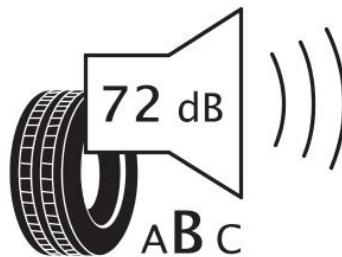

ENERG ⚡

EVENT

ML605-04

175R14C 99/98 R

C2