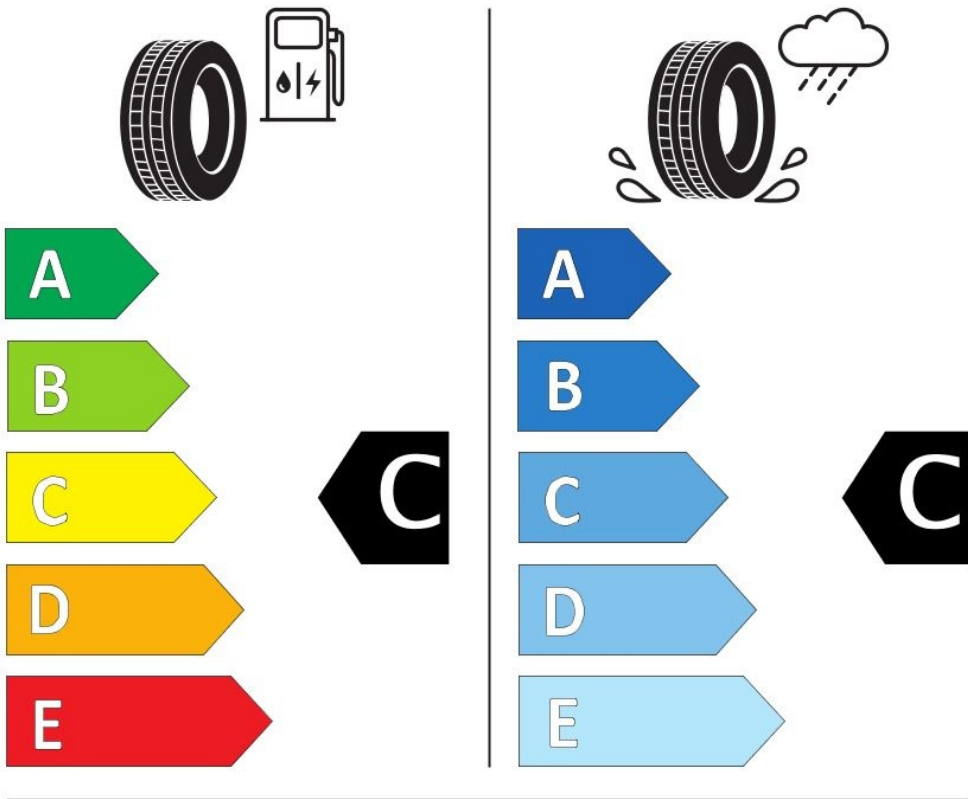

ENERG ⚡

EVENT

ML605-04

175R14C 99/98 R

C2

2020/740