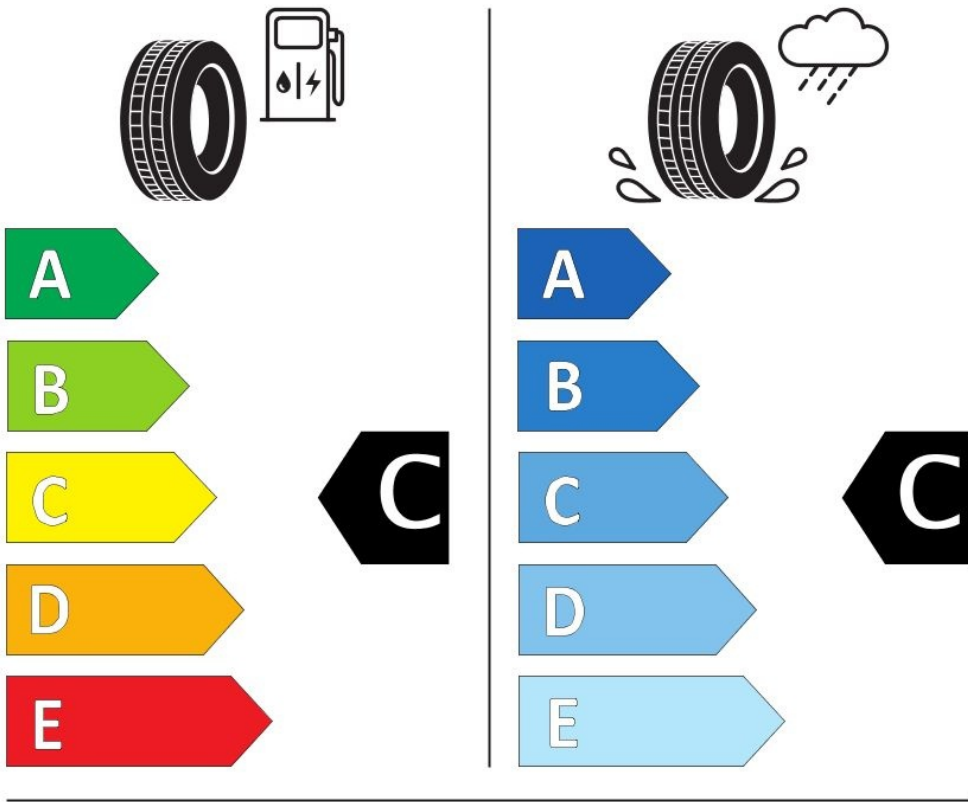

Specifications

Size:	175R13C
Load / Speed:	97/95R
Pattern:	ML605
Brand:	Event
Category:	LT / Van
Width:	175
Series:	80
Structure:	R
Inch:	13
Load index:	97/95
Speed index:	R
TL/TT:	TL
40HC:	1500
EAN Code:	4260496396643
Factory code:	221012022

Technical details

Recommended Rim:	4.50B
Inflation Pressure (bar):	4.5
Outer Diameter (mm):	609
Static Load Radius (mm):	276
Rolling Circumference (mm):	1914
Load (kg) @ Speed (km/h):	730
Weight (kg):	8.100

Label values

Rolling resistance:	C	
Wet / grip:	C	
Sound:	B (72 dB)	
Label code:	<u>436748</u>	

ENERG

EVENT

ML605-03

175R13C 97/95 R

C2

2020/740