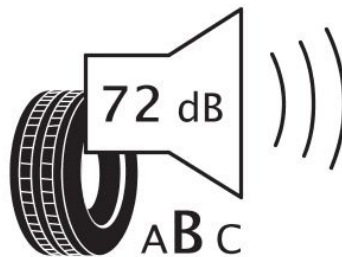

Specifications

Size:	175R13C
Load / Speed:	97/95R
Pattern:	ML605
Brand:	Event
Category:	LT / Van
Width:	175
Series:	80
Structure:	R
Inch:	13
Load index:	97/95
Speed index:	R
TL/TT:	TL
40HC:	1500
EAN Code:	4260496396643
Factory code:	221012022

Technical details

Recommended Rim:	4.50B
Inflation Pressure (bar):	4.5
Outer Diameter (mm):	609
Static Load Radius (mm):	276
Rolling Circumference (mm):	1914
Load (kg) @ Speed (km/h):	730
Weight (kg):	8.100

Label values

Rolling resistance:	C	
Wet / grip:	C	
Sound:	B (72 dB)	
Label code:	<u>436748</u>	

ENERG

EVENT

ML605-03

175R13C 97/95 R

C2

2020/740