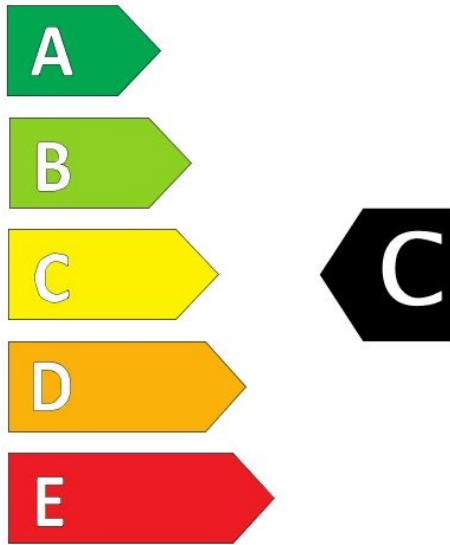

Specifications

Size:	235/65R16C
Load / Speed:	115/113T
Pattern:	Admonum Van 4S
Brand:	Event
Category:	LT / Van
Width:	235
Series:	65
Structure:	R
Inch:	16
Ply Rating:	8PR
Load index:	115 113
Speed index:	T
TL/TT:	TL
40HC:	710
EAN Code:	4260496390726
Factory code:	221008891

Technical details

Recommended Rim:	7J
Inflation Pressure (bar):	4.75
Outer Diameter (mm):	712
Static Load Radius (mm):	687
Rolling Circumference (mm):	2157
Tread Depth (mm):	8.3
Load (kg) @ Speed (km/h):	1215/1150
Weight (kg):	14.430

Label values

Rolling resistance:	C	
Wet / grip:	B	
Sound:	B (73 dB)	
Label code:	<u>432135</u>	

ENERG ⚡

EVENT

ADMONUM VAN
4S-03

235/65R16C 8PR 115/113 T

C2

2020/740