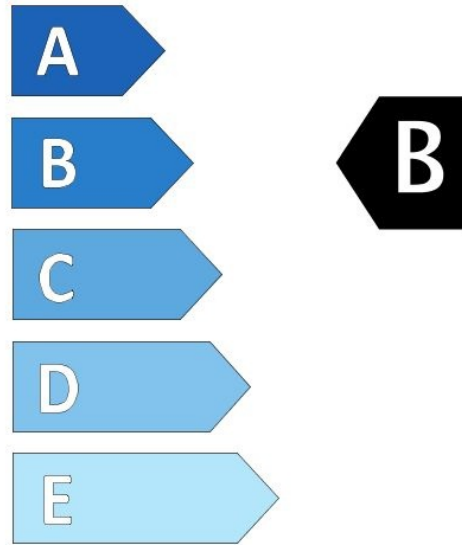

Specifications

Size:	235/65R16C
Load / Speed:	115/113T
Pattern:	Admonum Van 4S
Brand:	Event
Category:	LT / Van
Width:	235
Series:	65
Structure:	R
Inch:	16
Ply Rating:	8PR
Load index:	115 113
Speed index:	T
TL/TT:	TL
40HC:	710
EAN Code:	4260496390726
Factory code:	221008891

Technical details

Recommended Rim:	7J
Inflation Pressure (bar):	4.75
Outer Diameter (mm):	712
Static Load Radius (mm):	687
Rolling Circumference (mm):	2157
Tread Depth (mm):	8.3
Load (kg) @ Speed (km/h):	1215/1150
Weight (kg):	14.430

Label values

Rolling resistance:	C	
Wet / grip:	B	
Sound:	B (73 dB)	
Label code:	<u>432135</u>	

ENERG ⚡

EVENT

ADMONUM VAN
4S-03

235/65R16C 8PR 115/113 T

C2

2020/740