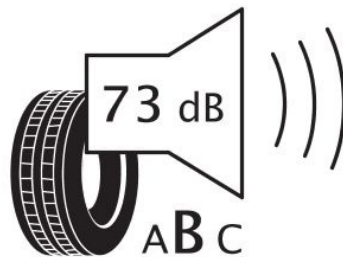

Specifications

Size:	235/65R16C
Load / Speed:	115/113T
Pattern:	Admonum Van 4S
Brand:	Event
Category:	LT / Van
Width:	235
Series:	65
Structure:	R
Inch:	16
Ply Rating:	8PR
Load index:	115 113
Speed index:	T
TL/TT:	TL
40HC:	710
EAN Code:	4260496390726
Factory code:	221008891

Technical details

Recommended Rim:	7J
Inflation Pressure (bar):	4.75
Outer Diameter (mm):	712
Static Load Radius (mm):	687
Rolling Circumference (mm):	2157
Tread Depth (mm):	8.3
Load (kg) @ Speed (km/h):	1215/1150
Weight (kg):	14.430

Label values

Rolling resistance:	C	
Wet / grip:	B	
Sound:	B (73 dB)	
Label code:	<u>432135</u>	

ENERG ⚡

EVENT

ADMONUM VAN
4S-03

235/65R16C 8PR 115/113 T

C2

2020/740