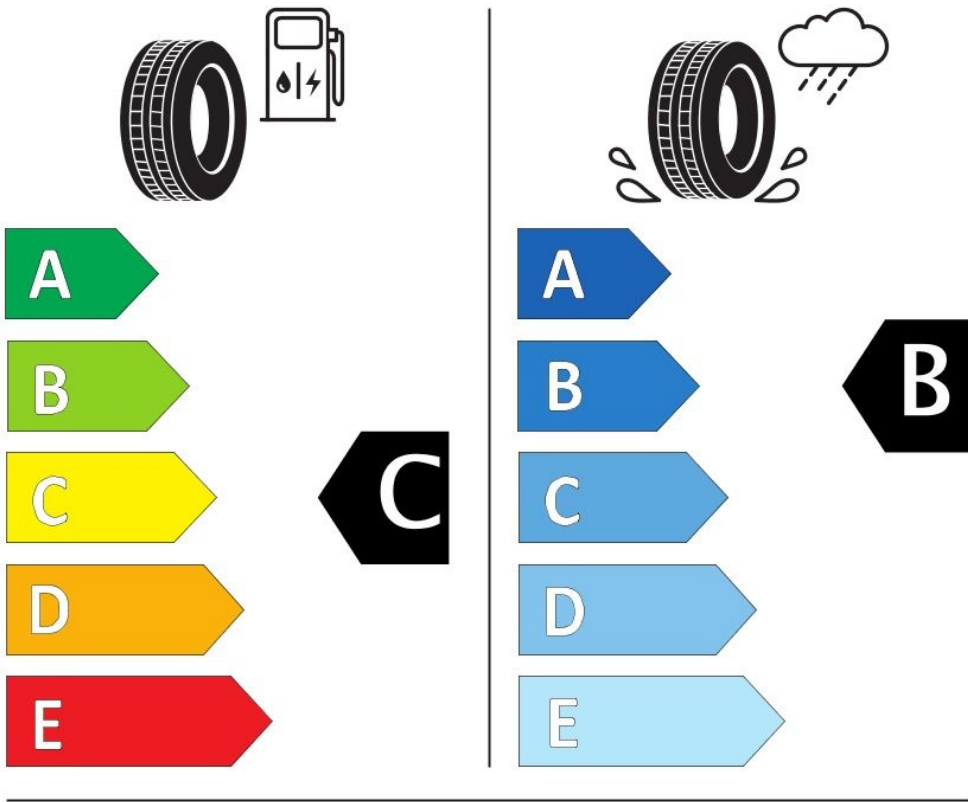

Specifications

Size:	205/60R16
Load / Speed:	96H
Pattern:	Admonum 4S
Brand:	Event
Category:	PCR
Width:	205
Series:	60
Structure:	R
Inch:	16
Load index:	96
Speed index:	H
Specification:	XL
TL/TT:	TL
40HC:	1150
EAN Code:	4260496390672
Factory code:	221008091

Technical details

Recommended Rim:	6J
Inflation Pressure (bar):	2.9
Outer Diameter (mm):	652
Static Load Radius (mm):	634
Rolling Circumference (mm):	1991.7697084
Tread Depth (mm):	8.3
Load (kg) @ Speed (km/h):	710
Weight (kg):	9.320

Label values

Rolling resistance:	C	
Wet / grip:	B	
Sound:	B (72 dB)	
Label code:	432074	

ENERG ⚡

EVENT

ADMONUM 4S-09

205/60R16 96 H

C1

2020/740