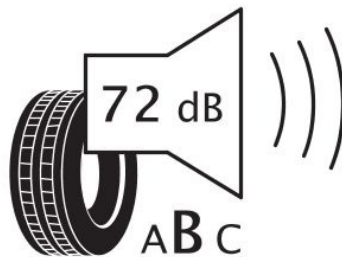

Specifications

Size:	205/60R16
Load / Speed:	96H
Pattern:	Admonum 4S
Brand:	Event
Category:	PCR
Width:	205
Series:	60
Structure:	R
Inch:	16
Load index:	96
Speed index:	H
Specification:	XL
TL/TT:	TL
40HC:	1150
EAN Code:	4260496390672
Factory code:	221008091

Technical details

Recommended Rim:	6J
Inflation Pressure (bar):	2.9
Outer Diameter (mm):	652
Static Load Radius (mm):	634
Rolling Circumference (mm):	1991.7697084
Tread Depth (mm):	8.3
Load (kg) @ Speed (km/h):	710
Weight (kg):	9.320

Label values

Rolling resistance:	C	
Wet / grip:	B	
Sound:	B (72 dB)	
Label code:	432074	

ENERG ⚡

EVENT

ADMONUM 4S-09

205/60R16 96 H

C1

2020/740