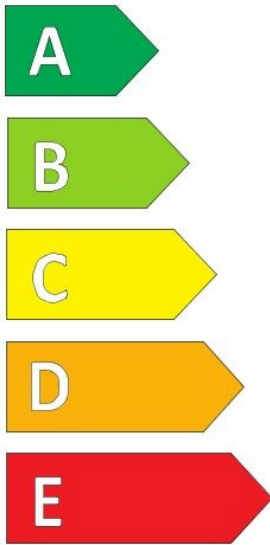

Specifications

Size:	195R14C
Load / Speed:	106Q
Pattern:	ML698+
Brand:	Event
Category:	LT / Van
Width:	195
Series:	80
Structure:	R
Inch:	14
Load index:	106
Speed index:	Q
TL/TT:	TL
40HC:	1110
EAN Code:	4260496390511
Factory code:	221009372

Technical details

Recommended Rim:	5.5J
Inflation Pressure (bar):	4.5
Outer Diameter (mm):	668
Static Load Radius (mm):	311
Rolling Circumference (mm):	977.06
Tread Depth (mm):	8.9
Load (kg) @ Speed (km/h):	925/875
Weight (kg):	10.640

Label values

Rolling resistance:	D	
Wet / grip:	B	
Sound:	B (72 dB)	
Label code:	<u>436862</u>	

ENERG ⚡

EVENT

ML698+-12

195R14C 8PR 106/104 Q

C2

D