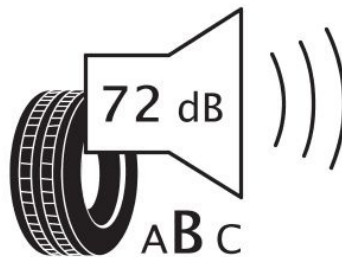

ENERG ⚡

EVENT

ML698+-12

195R14C 8PR 106/104 Q

C2

D

B

2020/740