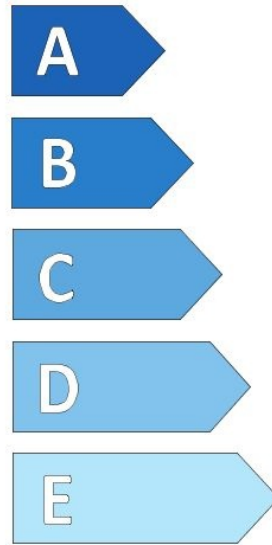

Specifications

Size:	195R14C
Load / Speed:	106Q
Pattern:	ML698+
Brand:	Event
Category:	LT / Van
Width:	195
Series:	80
Structure:	R
Inch:	14
Load index:	106
Speed index:	Q
TL/TT:	TL
40HC:	1110
EAN Code:	4260496390511
Factory code:	221009372

Technical details

Recommended Rim:	5.5J
Inflation Pressure (bar):	4.5
Outer Diameter (mm):	668
Static Load Radius (mm):	311
Rolling Circumference (mm):	977.06
Tread Depth (mm):	8.9
Load (kg) @ Speed (km/h):	925/875
Weight (kg):	10.640

Label values

Rolling resistance:	D	
Wet / grip:	B	
Sound:	B (72 dB)	
Label code:	<u>436862</u>	

ENERG ⚡

EVENT

ML698+-12

195R14C 8PR 106/104 Q

C2

D