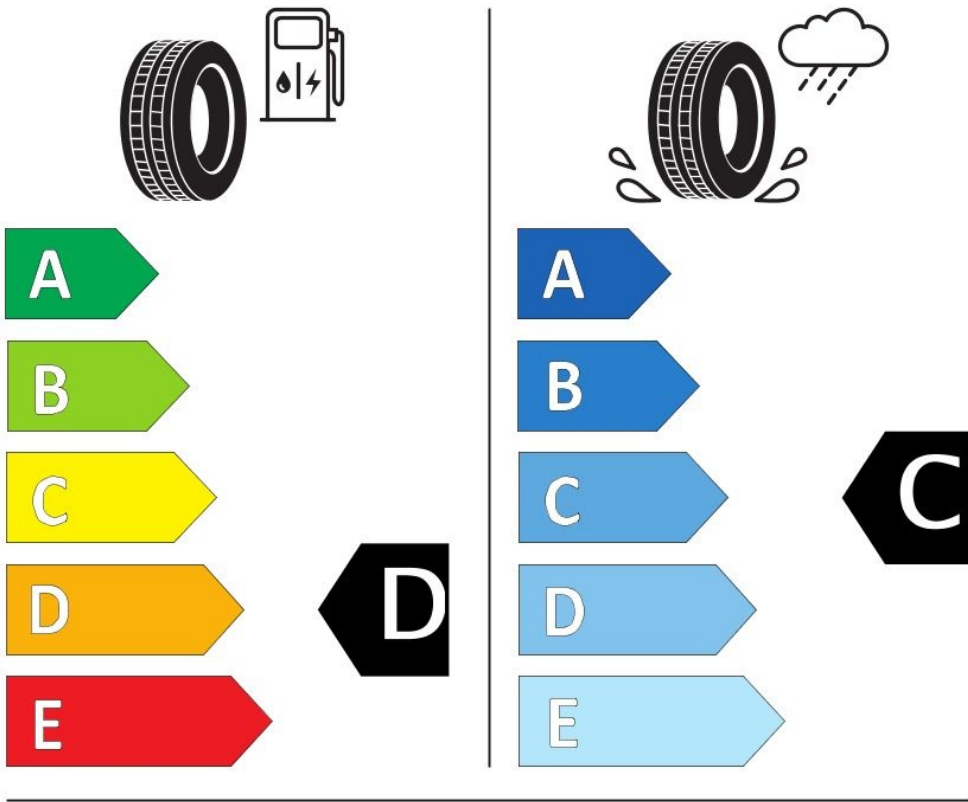

### Specifications

Size:	275/55R17
Load / Speed:	109V
Pattern:	ML698+
Brand:	Event
Category:	PCR
Width:	275
Series:	55
Structure:	R
Inch:	17
Load index:	109
Speed index:	V
TL/TT:	TL
40HC:	600
EAN Code:	4260496390498
Factory code:	221009368

### Technical details

Recommended Rim:	8.5J
Inflation Pressure (bar):	2.5
Outer Diameter (mm):	734
Static Load Radius (mm):	356
Rolling Circumference (mm):	1118.41
Tread Depth (mm):	10.2
Load (kg) @ Speed (km/h):	1030
Weight (kg):	15.910

### Label values

Rolling resistance:	D	
Wet / grip:	C	
Sound:	B (72 dB)	
Label code:	<u>436856</u>	

**ENERG** ⚡

EVENT

ML698+-10

275/55R17 109 V

C1

2020/740