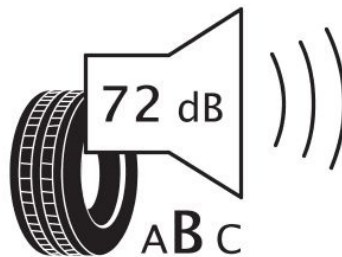

### Specifications

Size:	275/55R17
Load / Speed:	109V
Pattern:	ML698+
Brand:	Event
Category:	PCR
Width:	275
Series:	55
Structure:	R
Inch:	17
Load index:	109
Speed index:	V
TL/TT:	TL
40HC:	600
EAN Code:	4260496390498
Factory code:	221009368

### Technical details

Recommended Rim:	8.5J
Inflation Pressure (bar):	2.5
Outer Diameter (mm):	734
Static Load Radius (mm):	356
Rolling Circumference (mm):	1118.41
Tread Depth (mm):	10.2
Load (kg) @ Speed (km/h):	1030
Weight (kg):	15.910

### Label values

Rolling resistance:	D	
Wet / grip:	C	
Sound:	B (72 dB)	
Label code:	<u>436856</u>	

**ENERG** ⚡

EVENT

ML698+-10

275/55R17 109 V

C1

2020/740