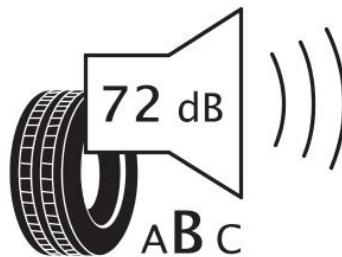

Specifications

Size:	265/70R16
Load / Speed:	112H
Pattern:	ML698+
Brand:	Event
Category:	PCR
Width:	265
Series:	70
Structure:	R
Inch:	16
Load index:	112
Speed index:	H
TL/TT:	TL
40HC:	550
EAN Code:	4260496390481
Factory code:	221009366

Technical details

Recommended Rim:	8j
Inflation Pressure (bar):	2.5
Outer Diameter (mm):	778
Static Load Radius (mm):	378
Rolling Circumference (mm):	1187.52
Tread Depth (mm):	10.2
Load (kg) @ Speed (km/h):	1120
Weight (kg):	17.660

Label values

Rolling resistance:	D	
Wet / grip:	C	
Sound:	B (72 dB)	
Label code:	<u>436852</u>	

ENERG ⚡

EVENT

ML698+-09

265/70R16 112 H

C1

2020/740