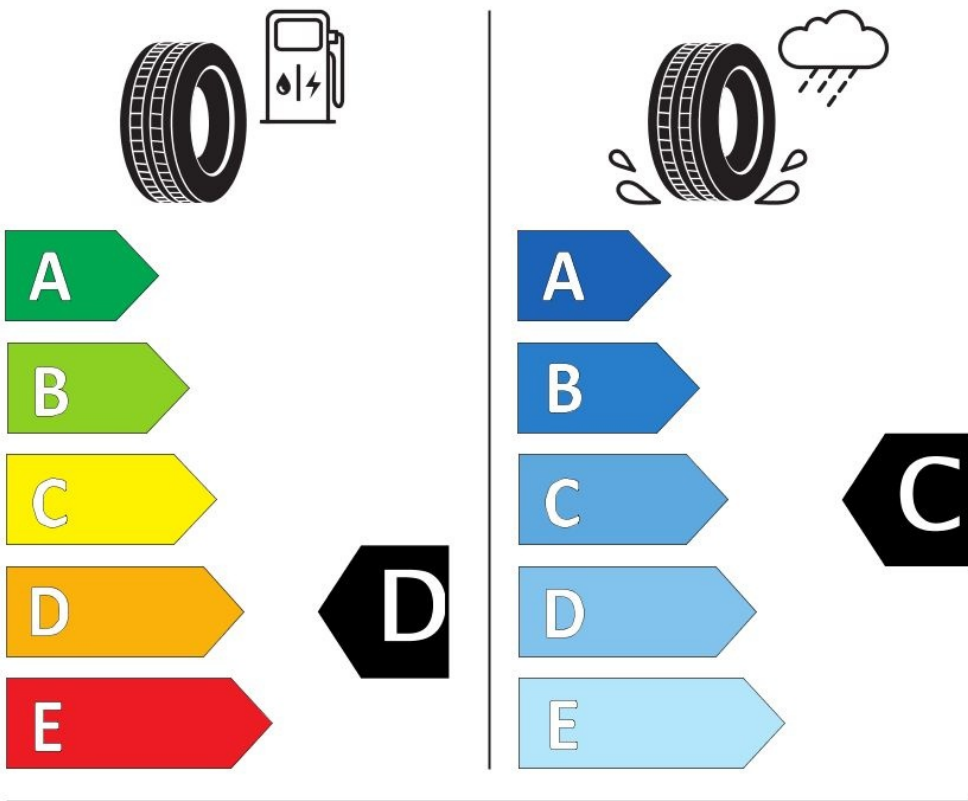

Specifications

Size:	265/70R16
Load / Speed:	112H
Pattern:	ML698+
Brand:	Event
Category:	PCR
Width:	265
Series:	70
Structure:	R
Inch:	16
Load index:	112
Speed index:	H
TL/TT:	TL
40HC:	550
EAN Code:	4260496390481
Factory code:	221009366

Technical details

Recommended Rim:	8j
Inflation Pressure (bar):	2.5
Outer Diameter (mm):	778
Static Load Radius (mm):	378
Rolling Circumference (mm):	1187.52
Tread Depth (mm):	10.2
Load (kg) @ Speed (km/h):	1120
Weight (kg):	17.660

Label values

Rolling resistance:	D	
Wet / grip:	C	
Sound:	B (72 dB)	
Label code:	<u>436852</u>	

ENERG ⚡

EVENT

ML698+-09

265/70R16 112 H

C1

2020/740