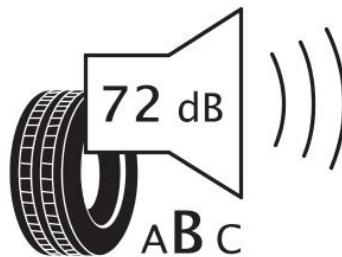

### Specifications

Size:	265/70R15
Load / Speed:	112T
Pattern:	ML698+
Brand:	Event
Category:	PCR
Width:	265
Series:	70
Structure:	R
Inch:	15
Load index:	112
Speed index:	H
TL/TT:	TL
40HC:	600
EAN Code:	4260496390474
Factory code:	221010066

### Technical details

Recommended Rim:	8j
Inflation Pressure (bar):	2.5
Outer Diameter (mm):	753
Static Load Radius (mm):	366
Rolling Circumference (mm):	1149.83
Tread Depth (mm):	10.2
Load (kg) @ Speed (km/h):	1120
Weight (kg):	17.720

### Label values

Rolling resistance:	D	
Wet / grip:	C	
Sound:	B (72 dB)	
Label code:	<u>436840</u>	

**ENERG** ⚡

EVENT

ML698+-08

265/70R15 112 T

C1

2020/740