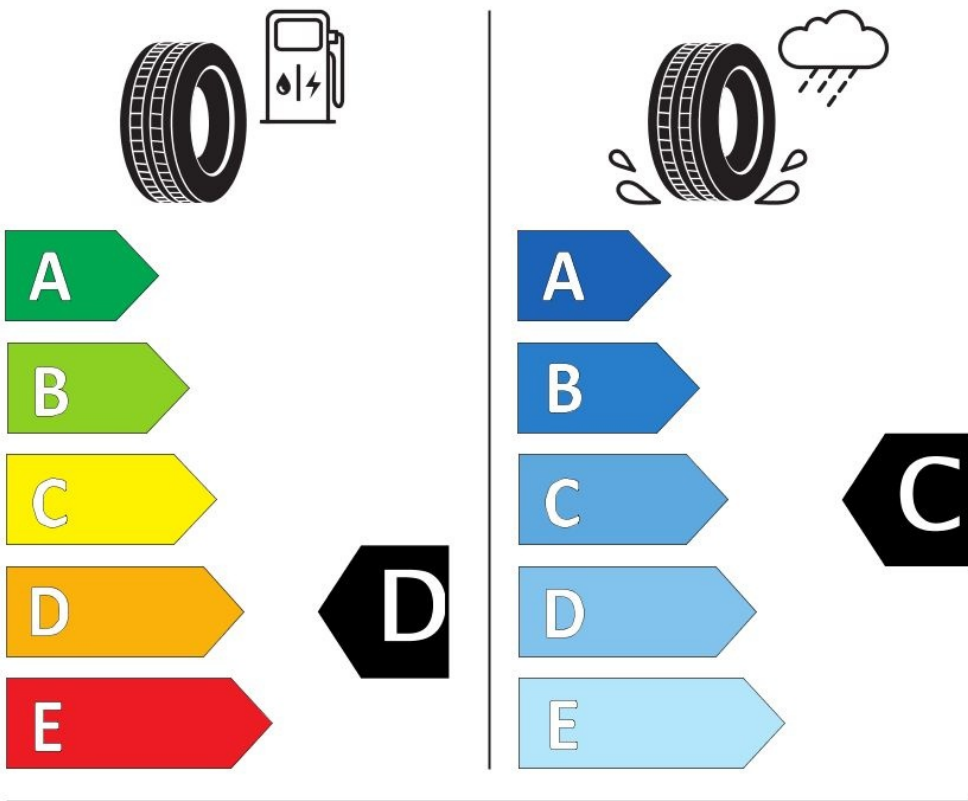

### Specifications

Size:	265/70R15
Load / Speed:	112T
Pattern:	ML698+
Brand:	Event
Category:	PCR
Width:	265
Series:	70
Structure:	R
Inch:	15
Load index:	112
Speed index:	H
TL/TT:	TL
40HC:	600
EAN Code:	4260496390474
Factory code:	221010066

### Technical details

Recommended Rim:	8j
Inflation Pressure (bar):	2.5
Outer Diameter (mm):	753
Static Load Radius (mm):	366
Rolling Circumference (mm):	1149.83
Tread Depth (mm):	10.2
Load (kg) @ Speed (km/h):	1120
Weight (kg):	17.720

### Label values

Rolling resistance:	D	
Wet / grip:	C	
Sound:	B (72 dB)	
Label code:	<u>436840</u>	

**ENERG** ⚡

EVENT

ML698+-08

265/70R15 112 T

C1

2020/740