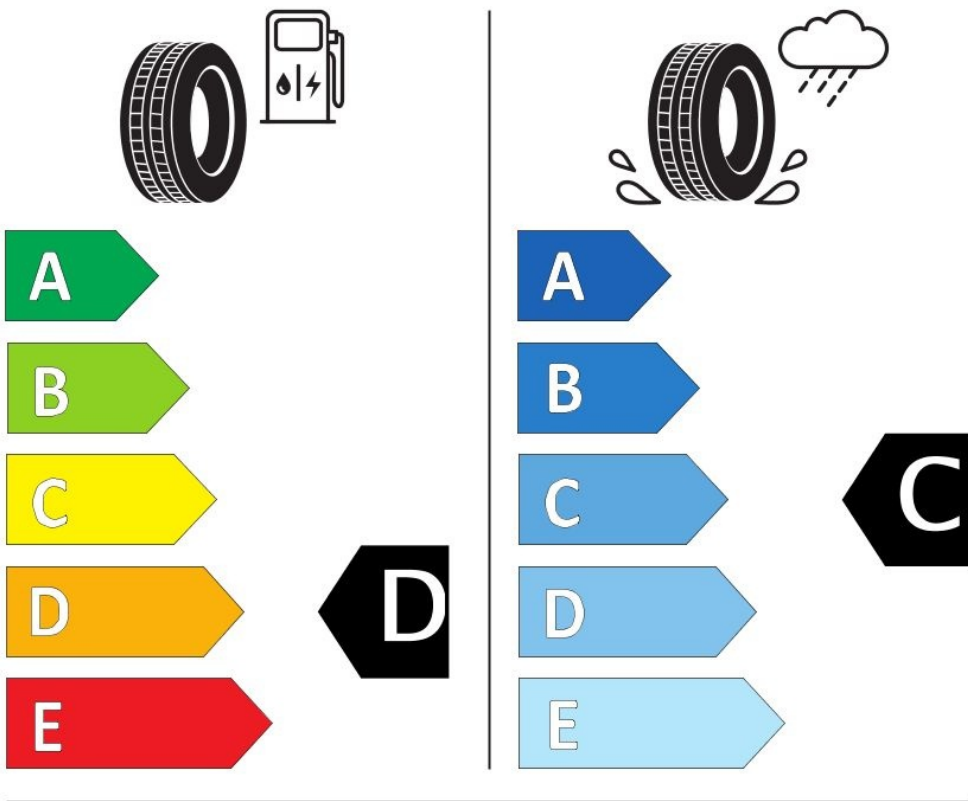

### Specifications

Size:	245/70R16
Load / Speed:	107H
Pattern:	ML698+
Brand:	Event
Category:	PCR
Width:	245
Series:	70
Structure:	R
Inch:	16
Load index:	107
Speed index:	H
TL/TT:	TL
40HC:	670
EAN Code:	4260496390467
Factory code:	221009404

### Technical details

Recommended Rim:	7J
Inflation Pressure (bar):	2.9
Outer Diameter (mm):	750
Static Load Radius (mm):	364
Rolling Circumference (mm):	1143.54
Tread Depth (mm):	10.2
Load (kg) @ Speed (km/h):	1090
Weight (kg):	15.540

### Label values

Rolling resistance:	D	
Wet / grip:	C	
Sound:	B (71 dB)	
Label code:	<u>436836</u>	

**ENERG** ⚡

EVENT

ML698+-06

245/70R16 107 H

C1

2020/740