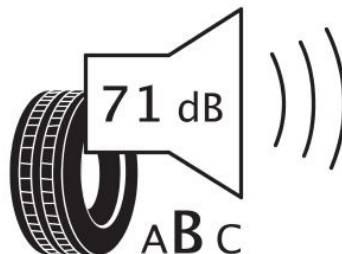

### Specifications

Size:	245/70R16
Load / Speed:	107H
Pattern:	ML698+
Brand:	Event
Category:	PCR
Width:	245
Series:	70
Structure:	R
Inch:	16
Load index:	107
Speed index:	H
TL/TT:	TL
40HC:	670
EAN Code:	4260496390467
Factory code:	221009404

### Technical details

Recommended Rim:	7J
Inflation Pressure (bar):	2.9
Outer Diameter (mm):	750
Static Load Radius (mm):	364
Rolling Circumference (mm):	1143.54
Tread Depth (mm):	10.2
Load (kg) @ Speed (km/h):	1090
Weight (kg):	15.540

### Label values

Rolling resistance:	D	
Wet / grip:	C	
Sound:	B (71 dB)	
Label code:	<u>436836</u>	

**ENERG** ⚡

EVENT

ML698+-06

245/70R16 107 H

C1

2020/740