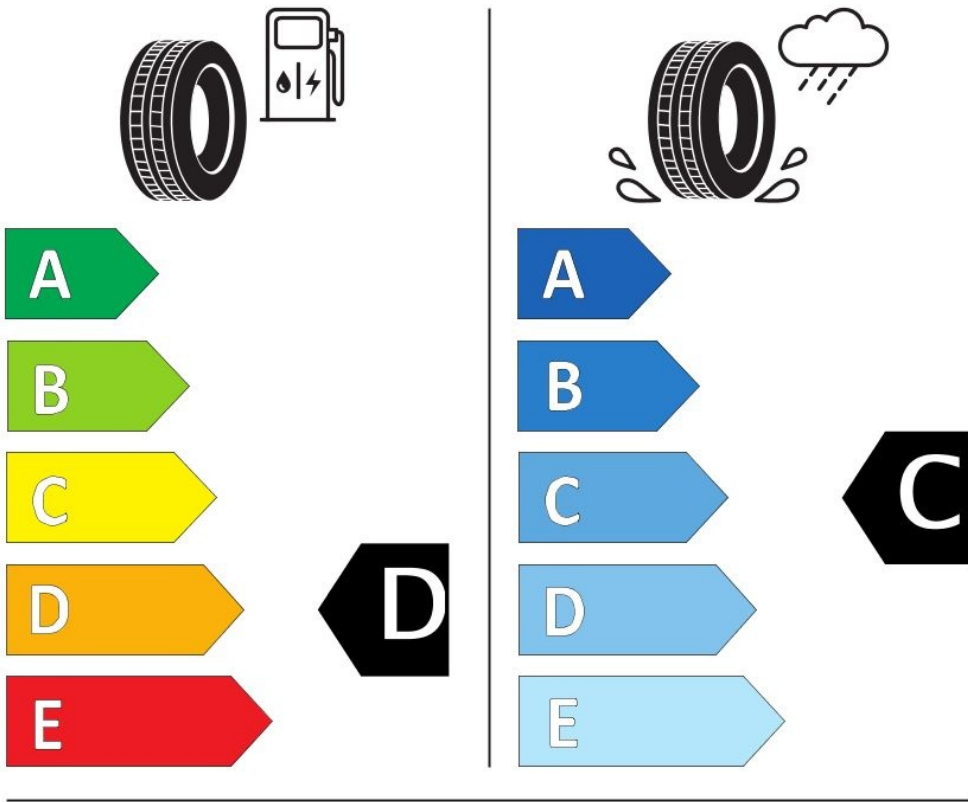

Specifications

Size:	235/70R16
Load / Speed:	106T
Pattern:	ML698+
Brand:	Event
Category:	PCR
Width:	235
Series:	70
Structure:	R
Inch:	16
Load index:	106
Speed index:	T
TL/TT:	TL
40HC:	730
EAN Code:	4260496390450
Factory code:	221009360

Technical details

Recommended Rim:	7J
Inflation Pressure (bar):	2.5
Outer Diameter (mm):	736
Static Load Radius (mm):	357
Rolling Circumference (mm):	1121.55
Tread Depth (mm):	10.2
Load (kg) @ Speed (km/h):	950
Weight (kg):	13.730

Label values

Rolling resistance:	D	
Wet / grip:	C	
Sound:	B (71 dB)	
Label code:	<u>436831</u>	

ENERG ⚡

EVENT

ML698+-05

235/70R16 106 T

C1

2020/740