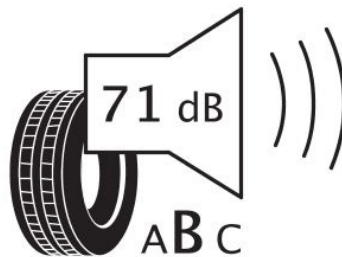

Specifications

Size:	235/70R16
Load / Speed:	106T
Pattern:	ML698+
Brand:	Event
Category:	PCR
Width:	235
Series:	70
Structure:	R
Inch:	16
Load index:	106
Speed index:	T
TL/TT:	TL
40HC:	730
EAN Code:	4260496390450
Factory code:	221009360

Technical details

Recommended Rim:	7J
Inflation Pressure (bar):	2.5
Outer Diameter (mm):	736
Static Load Radius (mm):	357
Rolling Circumference (mm):	1121.55
Tread Depth (mm):	10.2
Load (kg) @ Speed (km/h):	950
Weight (kg):	13.730

Label values

Rolling resistance:	D	
Wet / grip:	C	
Sound:	B (71 dB)	
Label code:	<u>436831</u>	

ENERG ⚡

EVENT

ML698+-05

235/70R16 106 T

C1

2020/740