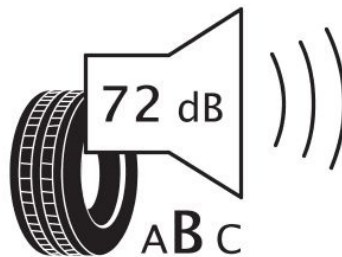

### Specifications

Size:	235/65R17
Load / Speed:	108H
Pattern:	ML698+
Brand:	Event
Category:	PCR
Width:	235
Series:	65
Structure:	R
Inch:	17
Load index:	108
Speed index:	H
Specification:	XL
TL/TT:	TL
40HC:	720
EAN Code:	4260496390443
Factory code:	221009358

### Technical details

Recommended Rim:	7J
Inflation Pressure (bar):	2.9
Outer Diameter (mm):	738
Static Load Radius (mm):	358
Rolling Circumference (mm):	1124.69
Tread Depth (mm):	10.2
Load (kg) @ Speed (km/h):	1000
Weight (kg):	13.740

### Label values

Rolling resistance:	D	
Wet / grip:	C	
Sound:	B (72 dB)	
Label code:	436826	

**ENERG** ⚡

EVENT

ML698+-04

235/65R17 108 H

C1

2020/740