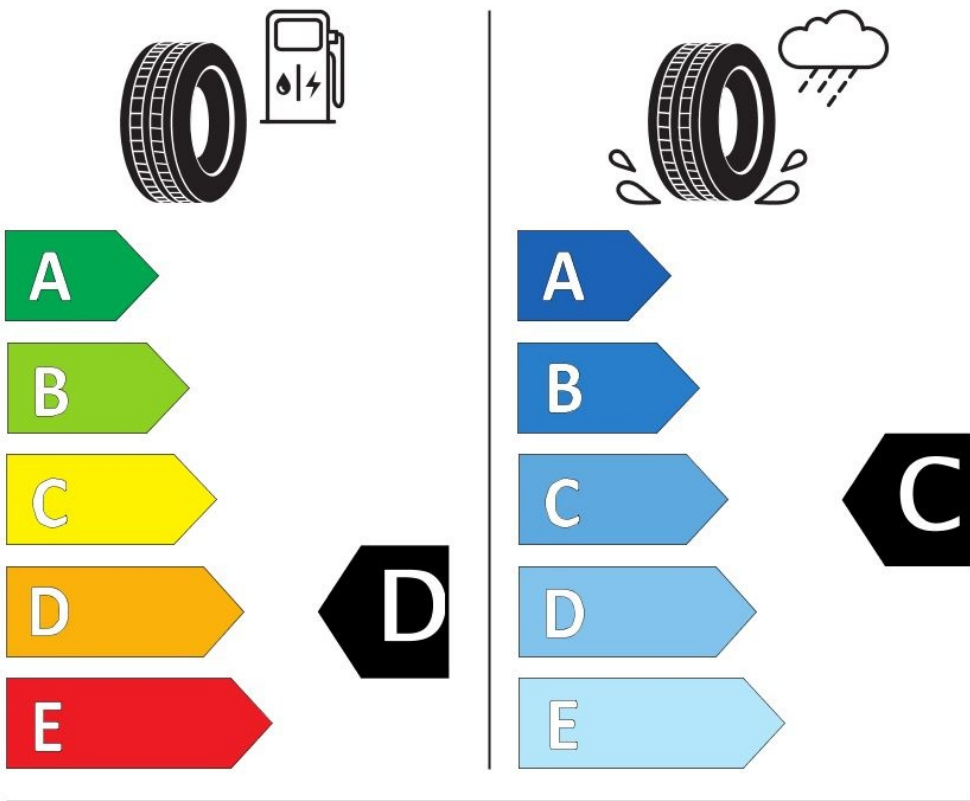

### Specifications

Size:	235/65R17
Load / Speed:	108H
Pattern:	ML698+
Brand:	Event
Category:	PCR
Width:	235
Series:	65
Structure:	R
Inch:	17
Load index:	108
Speed index:	H
Specification:	XL
TL/TT:	TL
40HC:	720
EAN Code:	4260496390443
Factory code:	221009358

### Technical details

Recommended Rim:	7J
Inflation Pressure (bar):	2.9
Outer Diameter (mm):	738
Static Load Radius (mm):	358
Rolling Circumference (mm):	1124.69
Tread Depth (mm):	10.2
Load (kg) @ Speed (km/h):	1000
Weight (kg):	13.740

### Label values

Rolling resistance:	D	
Wet / grip:	C	
Sound:	B (72 dB)	
Label code:	436826	

**ENERG** ⚡

EVENT

ML698+-04

235/65R17 108 H

C1

2020/740