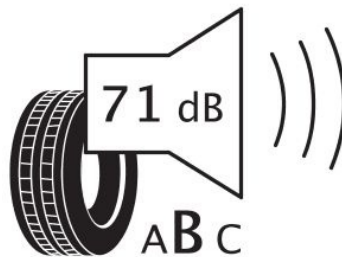

Specifications

Size:	215/70R16
Load / Speed:	100T
Pattern:	ML698+
Brand:	Event
Category:	PCR
Width:	215
Series:	70
Structure:	R
Inch:	16
Load index:	100
Speed index:	T
TL/TT:	TL
40HC:	820
EAN Code:	4260496390436
Factory code:	221012252

Technical details

Recommended Rim:	6.5J
Inflation Pressure (bar):	2.5
Outer Diameter (mm):	708
Static Load Radius (mm):	344
Rolling Circumference (mm):	1080.71
Tread Depth (mm):	10.2
Load (kg) @ Speed (km/h):	800
Weight (kg):	10.930

Label values

Rolling resistance:	D	
Wet / grip:	C	
Sound:	B (71 dB)	
Label code:	<u>436823</u>	

EVENT

ML698+-03

215/70R16 100 T

C1

2020/740