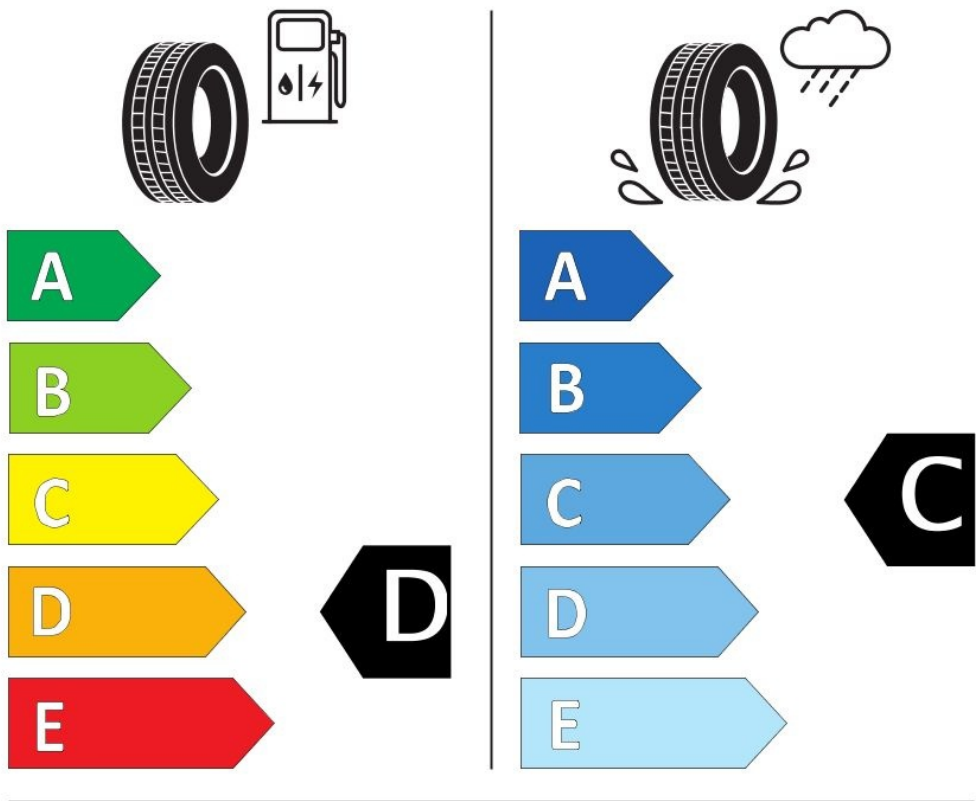

Specifications

Size:	215/70R16
Load / Speed:	100T
Pattern:	ML698+
Brand:	Event
Category:	PCR
Width:	215
Series:	70
Structure:	R
Inch:	16
Load index:	100
Speed index:	T
TL/TT:	TL
40HC:	820
EAN Code:	4260496390436
Factory code:	221012252

Technical details

Recommended Rim:	6.5J
Inflation Pressure (bar):	2.5
Outer Diameter (mm):	708
Static Load Radius (mm):	344
Rolling Circumference (mm):	1080.71
Tread Depth (mm):	10.2
Load (kg) @ Speed (km/h):	800
Weight (kg):	10.930

Label values

Rolling resistance:	D	
Wet / grip:	C	
Sound:	B (71 dB)	
Label code:	<u>436823</u>	

EVENT

ML698+-03

215/70R16 100 T

C1

2020/740