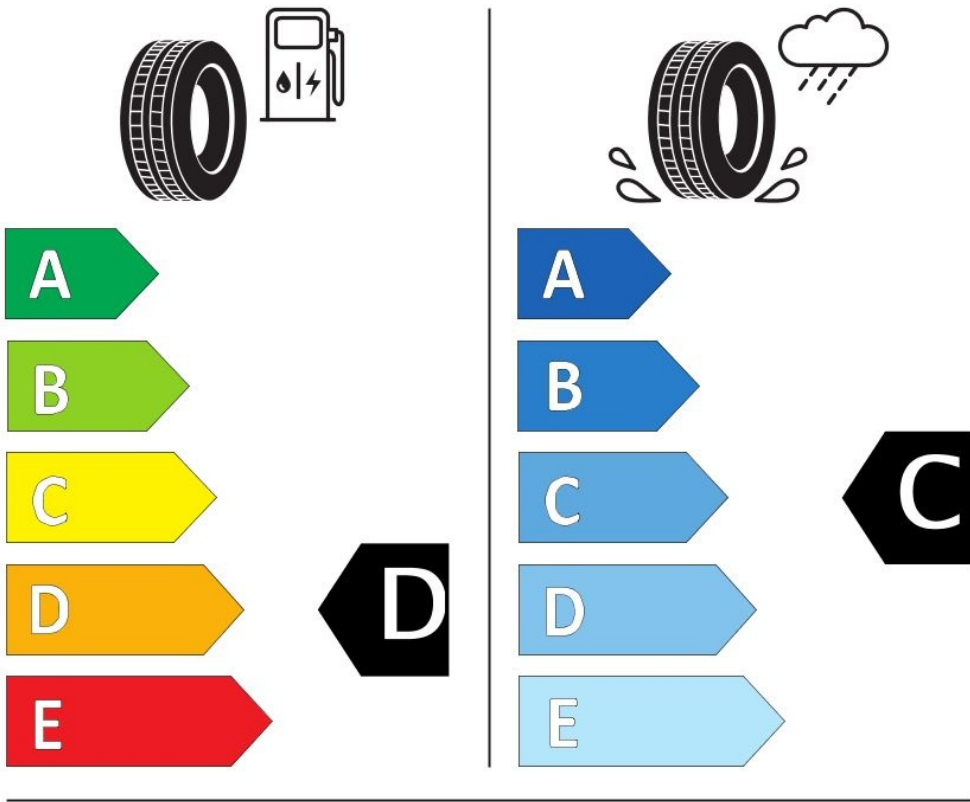

Specifications

Size:	215/65R16
Load / Speed:	98H
Pattern:	ML698+
Brand:	Event
Category:	PCR
Width:	215
Series:	65
Structure:	R
Inch:	16
Load index:	98
Speed index:	H
TL/TT:	TL
40HC:	880
EAN Code:	4260496390429
Factory code:	221009354

Technical details

Recommended Rim:	6.5J
Inflation Pressure (bar):	2.5
Outer Diameter (mm):	686
Static Load Radius (mm):	333
Rolling Circumference (mm):	1046.15
Tread Depth (mm):	10.2
Load (kg) @ Speed (km/h):	750
Weight (kg):	11.340

Label values

Rolling resistance:	D	
Wet / grip:	C	
Sound:	B (71 dB)	
Label code:	<u>436821</u>	

ENERG ⚡

EVENT

ML698+-02

215/65R16 98 H

C1

2020/740