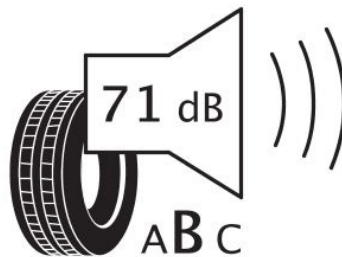

Specifications

Size:	215/65R16
Load / Speed:	98H
Pattern:	ML698+
Brand:	Event
Category:	PCR
Width:	215
Series:	65
Structure:	R
Inch:	16
Load index:	98
Speed index:	H
TL/TT:	TL
40HC:	880
EAN Code:	4260496390429
Factory code:	221009354

Technical details

Recommended Rim:	6.5J
Inflation Pressure (bar):	2.5
Outer Diameter (mm):	686
Static Load Radius (mm):	333
Rolling Circumference (mm):	1046.15
Tread Depth (mm):	10.2
Load (kg) @ Speed (km/h):	750
Weight (kg):	11.340

Label values

Rolling resistance:	D	
Wet / grip:	C	
Sound:	B (71 dB)	
Label code:	<u>436821</u>	

ENERG ⚡

EVENT

ML698+-02

215/65R16 98 H

C1

2020/740