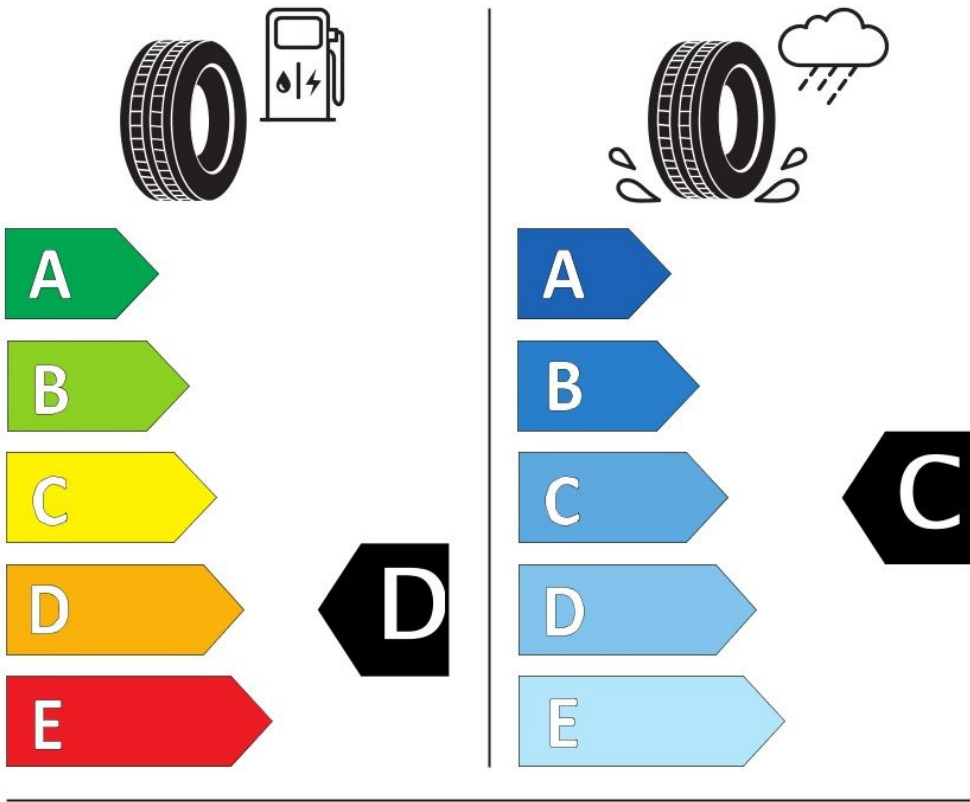

**Specifications**

Size:	205/80R16
Load / Speed:	104T
Pattern:	ML698+
Brand:	Event
Category:	PCR
Width:	205
Series:	80
Structure:	R
Inch:	16
Load index:	104
Speed index:	T
Specification:	XL
TL/TT:	TL
40HC:	860
EAN Code:	4260496390412
Factory code:	221012270

**Technical details**

Recommended Rim:	5.5J
Inflation Pressure (bar):	2.8
Outer Diameter (mm):	734
Static Load Radius (mm):	356
Rolling Circumference (mm):	1118.41
Tread Depth (mm):	10.2
Load (kg) @ Speed (km/h):	900
Weight (kg):	12.720

**Label values**

Rolling resistance:	D	
Wet / grip:	C	
Sound:	B (72 dB)	
Label code:	<u>436817</u>	

**ENERG** ⚡

EVENT

ML698+-01

205/80R16 104 T

C1

2020/740