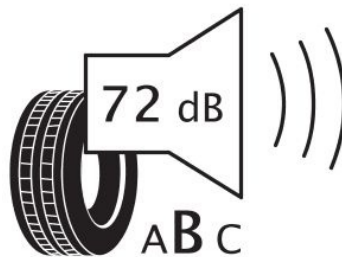

**Specifications**

Size:	205/80R16
Load / Speed:	104T
Pattern:	ML698+
Brand:	Event
Category:	PCR
Width:	205
Series:	80
Structure:	R
Inch:	16
Load index:	104
Speed index:	T
Specification:	XL
TL/TT:	TL
40HC:	860
EAN Code:	4260496390412
Factory code:	221012270

**Technical details**

Recommended Rim:	5.5J
Inflation Pressure (bar):	2.8
Outer Diameter (mm):	734
Static Load Radius (mm):	356
Rolling Circumference (mm):	1118.41
Tread Depth (mm):	10.2
Load (kg) @ Speed (km/h):	900
Weight (kg):	12.720

**Label values**

Rolling resistance:	D	
Wet / grip:	C	
Sound:	B (72 dB)	
Label code:	<u>436817</u>	

**ENERG** ⚡

EVENT

ML698+-01

205/80R16 104 T

C1

2020/740