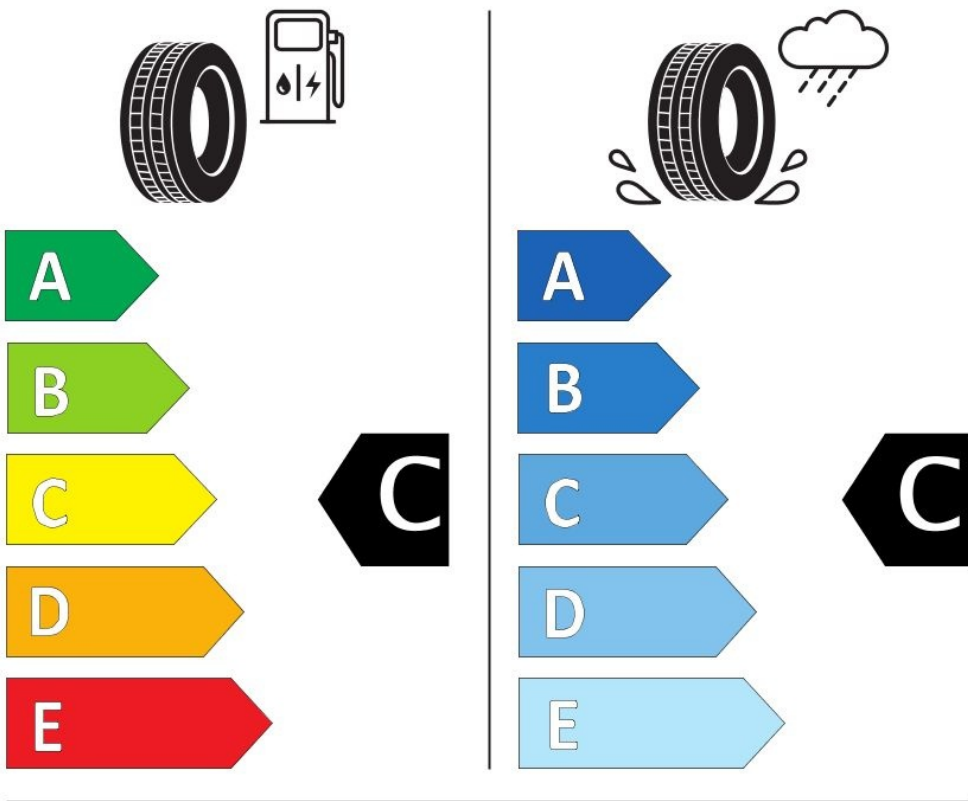

Specifications

Size:	165/65R15
Load / Speed:	81T
Pattern:	Futurum GP
Brand:	Event
Category:	PCR
Width:	165
Series:	65
Structure:	R
Inch:	15
Load index:	81
Speed index:	T
TL/TT:	TL
40HC:	1600
EAN Code:	4260399948208
Factory code:	221008080

Technical details

Recommended Rim:	5J
Inflation Pressure (bar):	2.5
Outer Diameter (mm):	595
Static Load Radius (mm):	578
Rolling Circumference (mm):	1815.84
Tread Depth (mm):	7.3
Load (kg) @ Speed (km/h):	462
Weight (kg):	6.410

Label values

Rolling resistance:	C	
Wet / grip:	C	
Sound:	B (70 dB)	
Label code:	<u>436111</u>	

ENERG ⚡

EVENT

FUTURUM GP-12

165/65R15 81 T

C1

2020/740