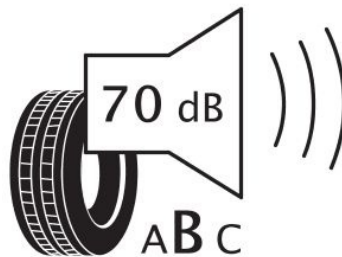

Specifications

Size:	165/65R15
Load / Speed:	81T
Pattern:	Futurum GP
Brand:	Event
Category:	PCR
Width:	165
Series:	65
Structure:	R
Inch:	15
Load index:	81
Speed index:	T
TL/TT:	TL
40HC:	1600
EAN Code:	4260399948208
Factory code:	221008080

Technical details

Recommended Rim:	5J
Inflation Pressure (bar):	2.5
Outer Diameter (mm):	595
Static Load Radius (mm):	578
Rolling Circumference (mm):	1815.84
Tread Depth (mm):	7.3
Load (kg) @ Speed (km/h):	462
Weight (kg):	6.410

Label values

Rolling resistance:	C	
Wet / grip:	C	
Sound:	B (70 dB)	
Label code:	<u>436111</u>	

ENERG ⚡

EVENT

FUTURUM GP-12

165/65R15 81 T

C1

2020/740