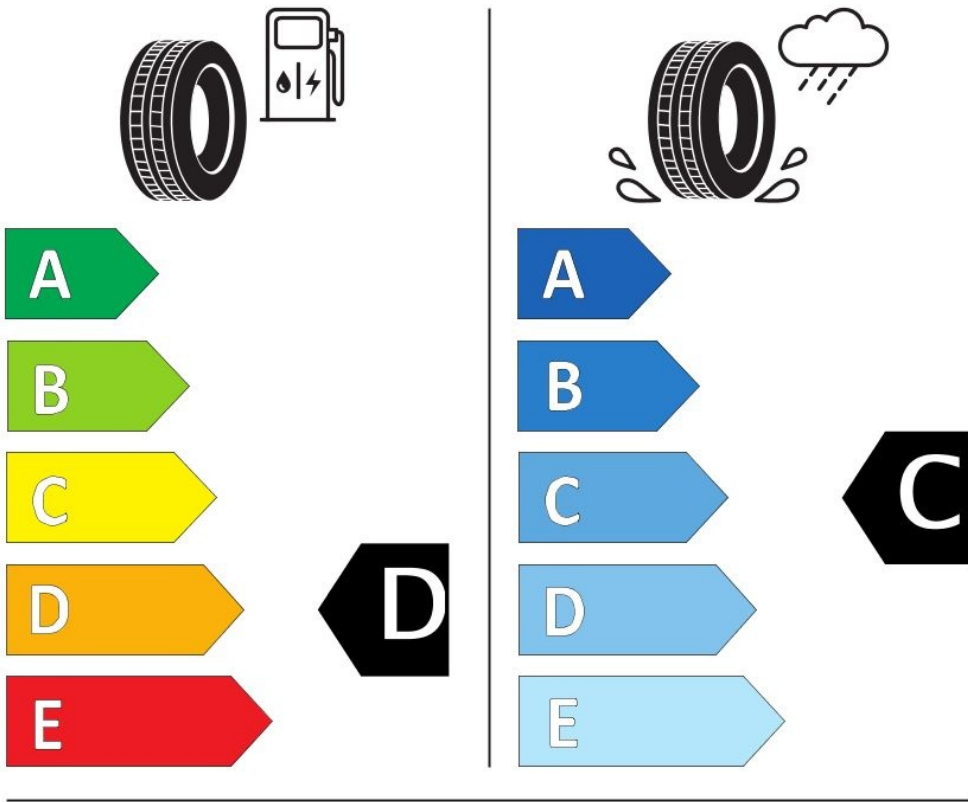

### Specifications

Size:	145/70R12
Load / Speed:	69T
Pattern:	Futurum GP
Brand:	Event
Category:	PCR
Width:	145
Series:	70
Structure:	R
Inch:	12
Load index:	69
Speed index:	T
TL/TT:	TL
40HC:	2370
EAN Code:	4260399948192
Factory code:	221008078

### Technical details

Recommended Rim:	4.50B
Inflation Pressure (bar):	2.5
Outer Diameter (mm):	509
Static Load Radius (mm):	494
Rolling Circumference (mm):	1551.95
Tread Depth (mm):	7.1
Load (kg) @ Speed (km/h):	325
Weight (kg):	4.610

### Label values

Rolling resistance:	D	
Wet / grip:	C	
Sound:	B (70 dB)	
Label code:	<u>436089</u>	

**ENERG** ⚡

EVENT

FUTURUM GP-03

145/70R12 69 T

C1

2020/740