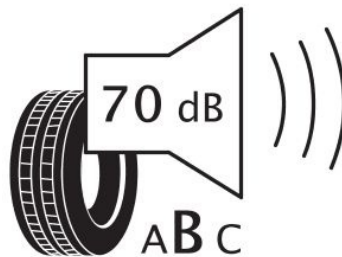

### Specifications

Size:	145/70R12
Load / Speed:	69T
Pattern:	Futurum GP
Brand:	Event
Category:	PCR
Width:	145
Series:	70
Structure:	R
Inch:	12
Load index:	69
Speed index:	T
TL/TT:	TL
40HC:	2370
EAN Code:	4260399948192
Factory code:	221008078

### Technical details

Recommended Rim:	4.50B
Inflation Pressure (bar):	2.5
Outer Diameter (mm):	509
Static Load Radius (mm):	494
Rolling Circumference (mm):	1551.95
Tread Depth (mm):	7.1
Load (kg) @ Speed (km/h):	325
Weight (kg):	4.610

### Label values

Rolling resistance:	D	
Wet / grip:	C	
Sound:	B (70 dB)	
Label code:	<u>436089</u>	

**ENERG** ⚡

EVENT

FUTURUM GP-03

145/70R12 69 T

C1

2020/740