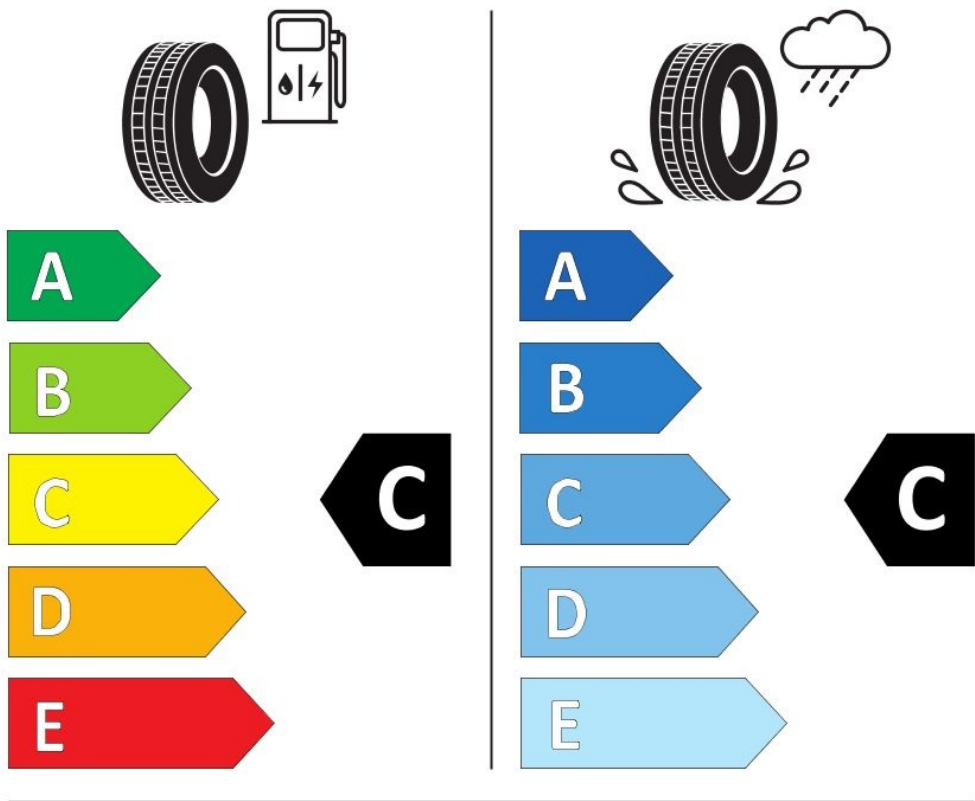

### Specifications

Size:	265/45R20
Load / Speed:	104W
Pattern:	Semita
Brand:	Event
Category:	PCR
EAN Code:	1740702100170
Width:	265
Series:	45
Structure:	R
Inch:	20
Load index:	104
Speed index:	W
TL/TT:	TL
40HC:	650
EAN Code:	4260399948178
Factory code:	221004501

### Technical details

Recommended Rim:	9J
Inflation Pressure (bar):	3
Outer Diameter (mm):	746
Static Load Radius (mm):	362
Rolling Circumference (mm):	1137.26
Tread Depth (mm):	8.1
Load (kg) @ Speed (km/h):	900
Weight (kg):	13.980

### Label values

Rolling resistance:	C	
Wet / grip:	C	
Sound:	B (72 dB)	
Label code:	428708	

EVENT

SEMITA SUV-19

265/45R20 104 W

C1

2020/740