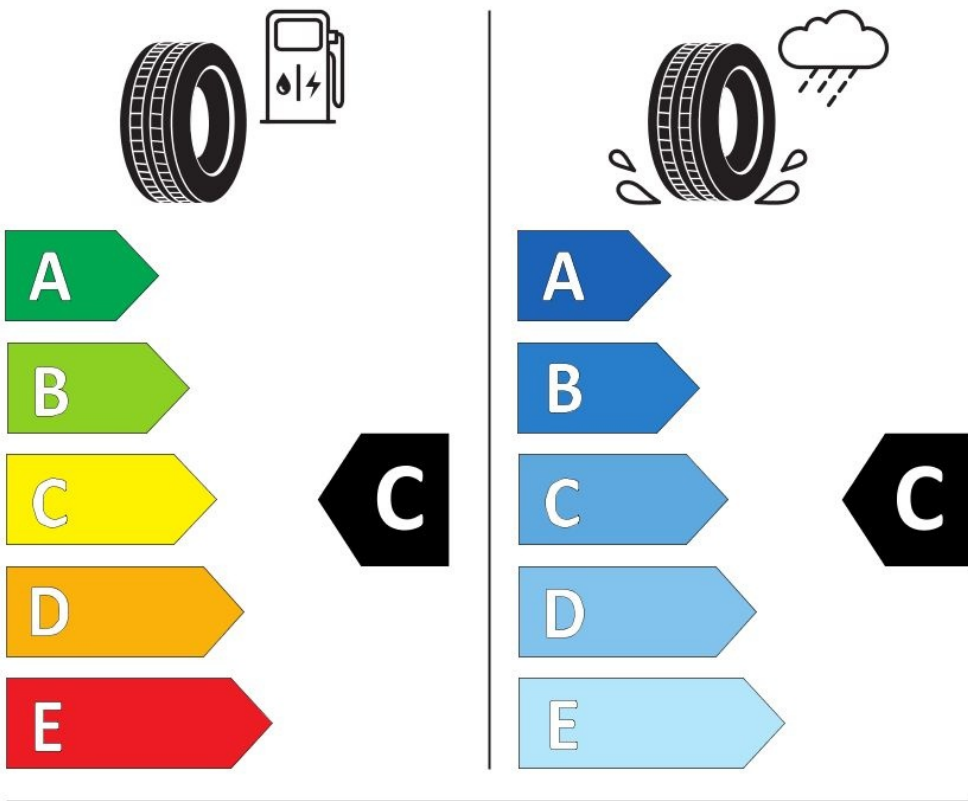

Specifications

Size:	235/55R18
Load / Speed:	104V
Pattern:	Semita
Brand:	Event
Category:	PCR
EAN Code:	1740702100132
Width:	235
Series:	55
Structure:	R
Inch:	18
Load index:	104
Speed index:	V
Specification:	XL
TL/TT:	TL
40HC:	800
EAN Code:	4260399948123
Factory code:	221004496

Technical details

Recommended Rim:	7.5J
Inflation Pressure (bar):	3.4
Outer Diameter (mm):	715
Static Load Radius (mm):	347
Rolling Circumference (mm):	1090.13
Tread Depth (mm):	8.1
Load (kg) @ Speed (km/h):	900
Weight (kg):	12.450

Label values

Rolling resistance:	C	
Wet / grip:	C	
Sound:	B (72 dB)	
Label code:	428699	

ENERG ⚡

EVENT

SEMITA SUV-10

235/55R18 104 V

C1

2020/740