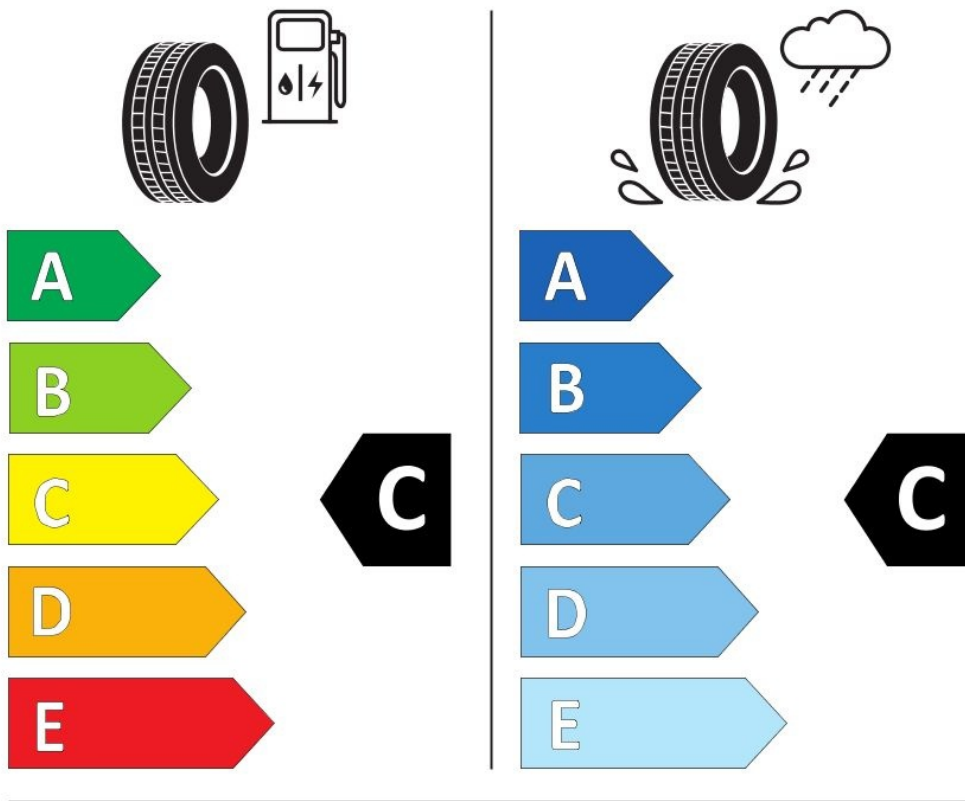

Specifications

Size:	235/65R17
Load / Speed:	108V
Pattern:	Semita
Brand:	Event
Category:	PCR
EAN Code:	1740702100033
Width:	235
Series:	65
Structure:	R
Inch:	17
Load index:	108
Speed index:	V
Specification:	XL
TL/TT:	TL
40HC:	720
EAN Code:	4260399948031
Factory code:	221004488

Technical details

Recommended Rim:	7J
Inflation Pressure (bar):	3.4
Outer Diameter (mm):	738
Static Load Radius (mm):	358
Rolling Circumference (mm):	1124.69
Tread Depth (mm):	8.1
Load (kg) @ Speed (km/h):	1000
Weight (kg):	13.910

Label values

Rolling resistance:	C	
Wet / grip:	C	
Sound:	B (71 dB)	
Label code:	428702	

ENERG ⚡

EVENT

SEMITA SUV-13

235/65R17 108 V

C1

2020/740