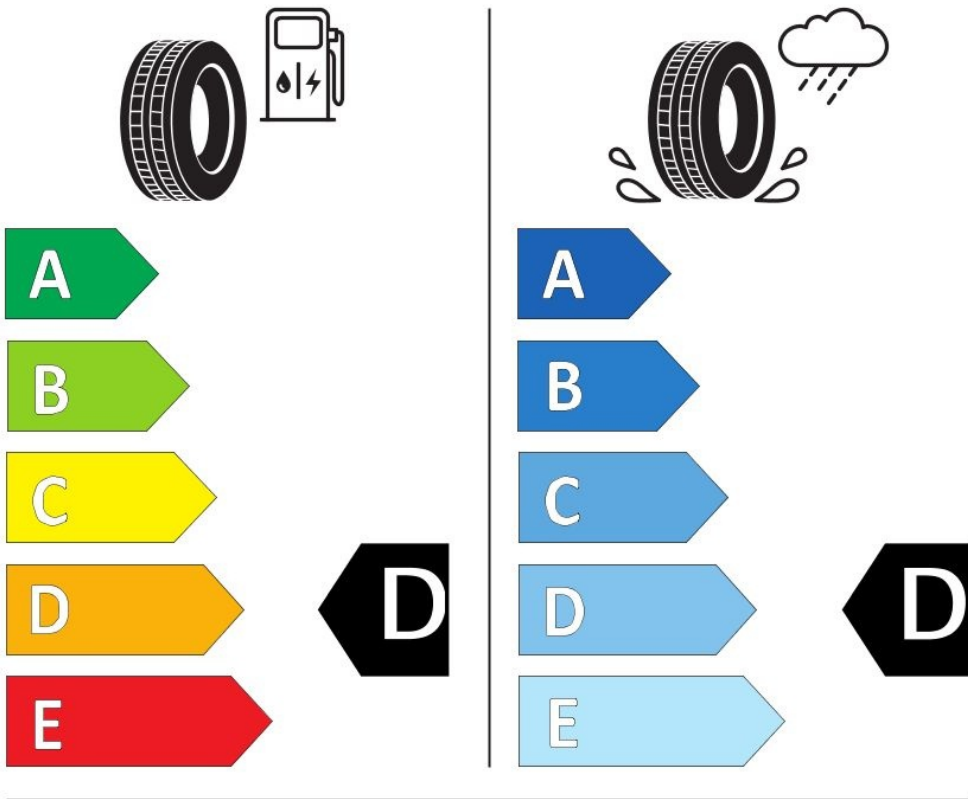

Specifications

Size:	275/40R20
Load / Speed:	106W
Pattern:	Limus
Brand:	Event
Category:	PCR
EAN Code:	1740702300143
Width:	275
Series:	40
Structure:	R
Inch:	20
Load index:	106
Speed index:	W
Specification:	XL
TL/TT:	TL
40HC:	600
EAN Code:	4260399947997
Factory code:	221005184

Technical details

Recommended Rim:	9.5J
Inflation Pressure (bar):	3.4
Outer Diameter (mm):	728
Static Load Radius (mm):	354
Rolling Circumference (mm):	1112.12
Tread Depth (mm):	9
Load (kg) @ Speed (km/h):	950
Weight (kg):	15.560

Label values

Rolling resistance:	D	
Wet / grip:	D	
Sound:	B (73 dB)	
Label code:	<u>436275</u>	

ENERG ⚡

EVENT

LIMUS 4X4-14

275/40R20 106 W

C1

2020/740