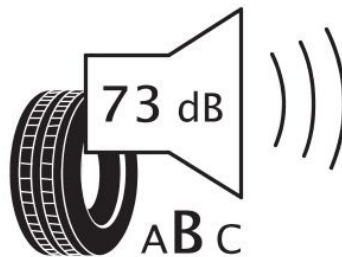

Specifications

Size:	275/40R20
Load / Speed:	106W
Pattern:	Limus
Brand:	Event
Category:	PCR
EAN Code:	1740702300143
Width:	275
Series:	40
Structure:	R
Inch:	20
Load index:	106
Speed index:	W
Specification:	XL
TL/TT:	TL
40HC:	600
EAN Code:	4260399947997
Factory code:	221005184

Technical details

Recommended Rim:	9.5J
Inflation Pressure (bar):	3.4
Outer Diameter (mm):	728
Static Load Radius (mm):	354
Rolling Circumference (mm):	1112.12
Tread Depth (mm):	9
Load (kg) @ Speed (km/h):	950
Weight (kg):	15.560

Label values

Rolling resistance:	D	
Wet / grip:	D	
Sound:	B (73 dB)	
Label code:	<u>436275</u>	

ENERG ⚡

EVENT

LIMUS 4X4-14

275/40R20 106 W

C1

2020/740