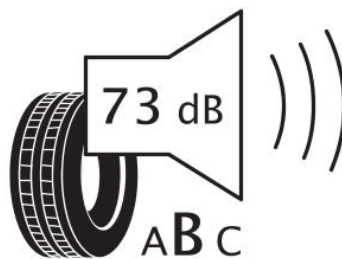

Specifications

Size:	255/50R19
Load / Speed:	107H
Pattern:	Limus
Brand:	Event
Category:	PCR
EAN Code:	1740702300105
Width:	255
Series:	50
Structure:	R
Inch:	19
Load index:	107
Speed index:	H
Specification:	XL
TL/TT:	TL
40HC:	650
EAN Code:	4260399947980
Factory code:	221005180

Technical details

Recommended Rim:	8J
Inflation Pressure (bar):	3.4
Outer Diameter (mm):	739
Static Load Radius (mm):	359
Rolling Circumference (mm):	1127.83
Tread Depth (mm):	9
Load (kg) @ Speed (km/h):	975
Weight (kg):	14.670

Label values

Rolling resistance:	C	
Wet / grip:	D	
Sound:	B (73 dB)	
Label code:	<u>436265</u>	

ENERG

EVENT

LIMUS 4X4-10

255/50R19 107 H

C1

2020/740