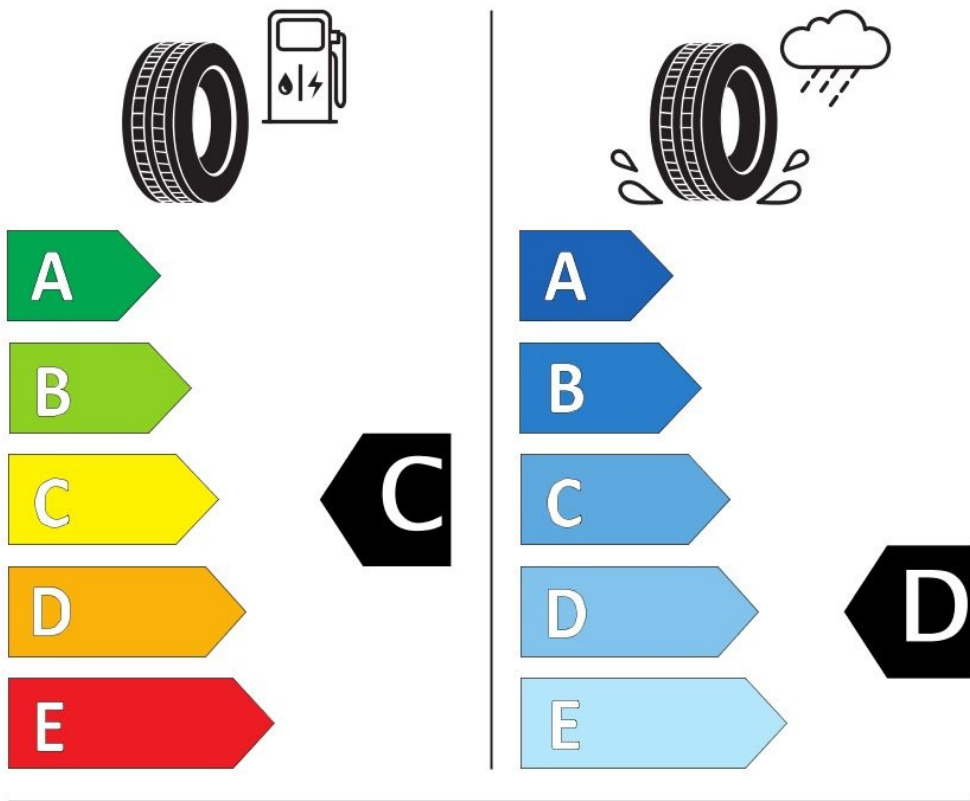

Technical details

Recommended Rim:	8J
Inflation Pressure (bar):	3.4
Outer Diameter (mm):	739
Static Load Radius (mm):	359
Rolling Circumference (mm):	1127.83
Tread Depth (mm):	9
Load (kg) @ Speed (km/h):	975
Weight (kg):	14.670

Label values

Rolling resistance:	C	
Wet / grip:	D	
Sound:	B (73 dB)	
Label code:	<u>436265</u>	

ENERG

EVENT

LIMUS 4X4-10

255/50R19 107 H

C1

2020/740