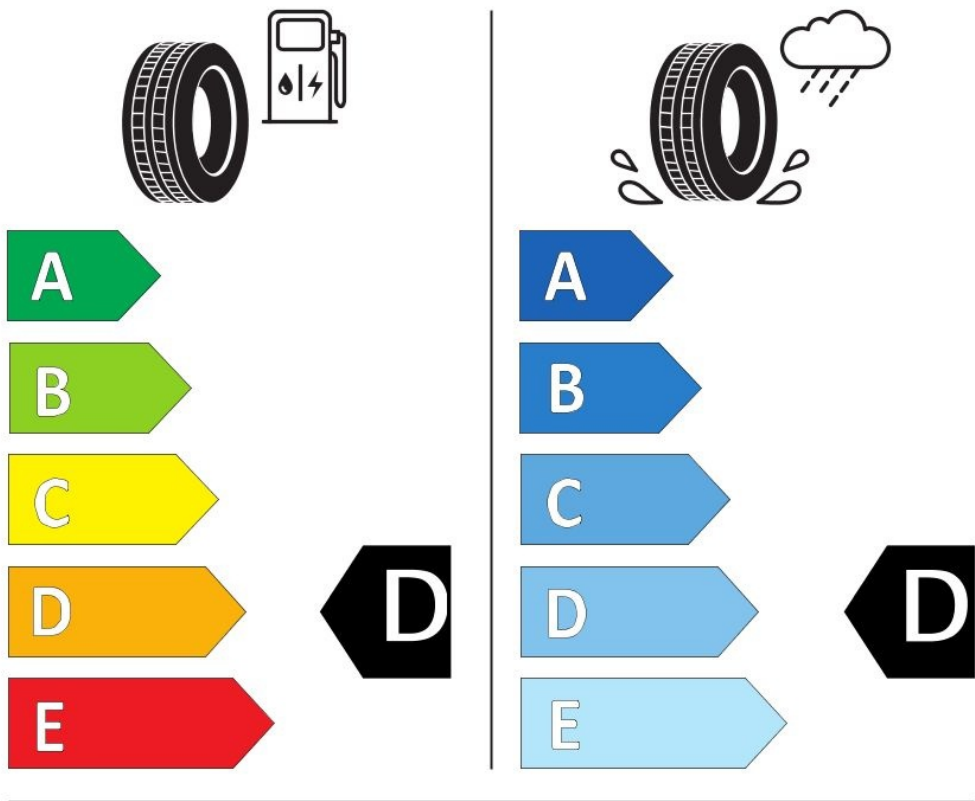

Specifications

Size:	245/70R16
Load / Speed:	107H
Pattern:	Limus
Brand:	Event
Category:	PCR
EAN Code:	1740702300099
Width:	245
Series:	70
Structure:	R
Inch:	16
Load index:	107
Speed index:	H
TL/TT:	TL
40HC:	670
EAN Code:	4260399947911
Factory code:	221005179

Technical details

Recommended Rim:	7J
Inflation Pressure (bar):	3
Outer Diameter (mm):	750
Static Load Radius (mm):	364
Rolling Circumference (mm):	1143.54
Tread Depth (mm):	9.5
Load (kg) @ Speed (km/h):	975
Weight (kg):	14.200

Label values

Rolling resistance:	D	
Wet / grip:	D	
Sound:	B (71 dB)	
Label code:	436263	

EVENT

LIMUS 4X4-09

245/70R16 107 H

C1

2020/740