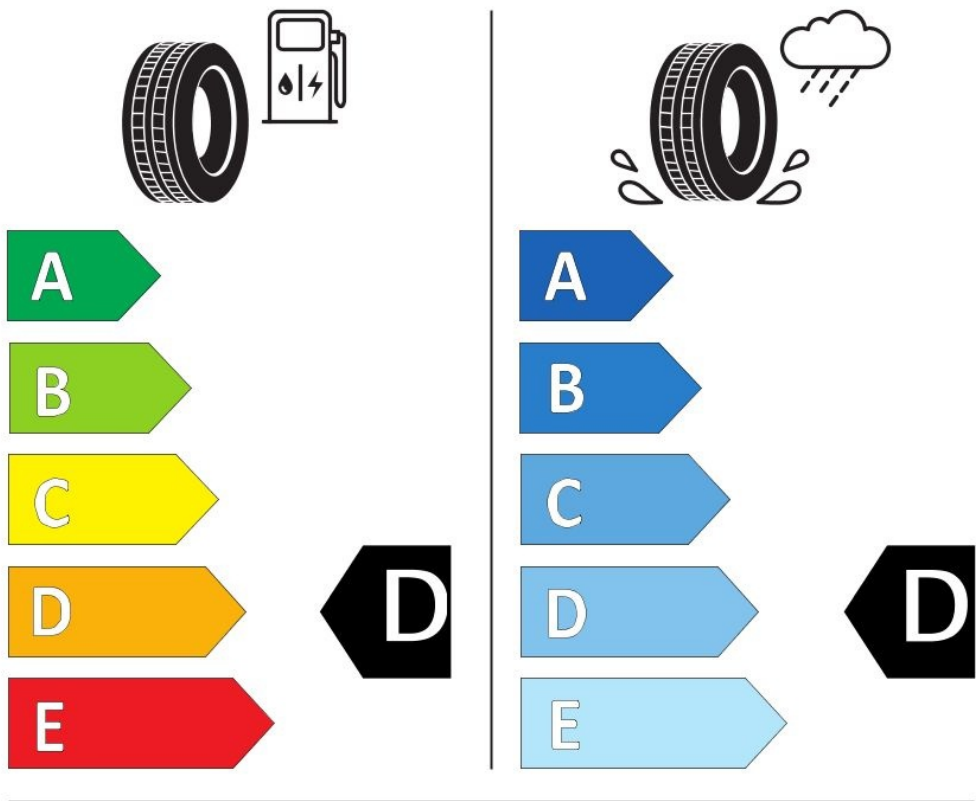

Specifications

Size:	235/70R16
Load / Speed:	106H
Pattern:	Limus
Brand:	Event
Category:	PCR
EAN Code:	1740702300075
Width:	235
Series:	70
Structure:	R
Inch:	16
Load index:	106
Speed index:	H
TL/TT:	TL
40HC:	730
EAN Code:	4260399947898
Factory code:	221005177

Technical details

Recommended Rim:	7J
Inflation Pressure (bar):	3
Outer Diameter (mm):	736
Static Load Radius (mm):	357
Rolling Circumference (mm):	1121.55
Tread Depth (mm):	9.5
Load (kg) @ Speed (km/h):	950
Weight (kg):	12.970

Label values

Rolling resistance:	D	
Wet / grip:	D	
Sound:	B (71 dB)	
Label code:	436259	

EVENT

LIMUS 4X4-07

235/70R16 106 H

C1

2020/740