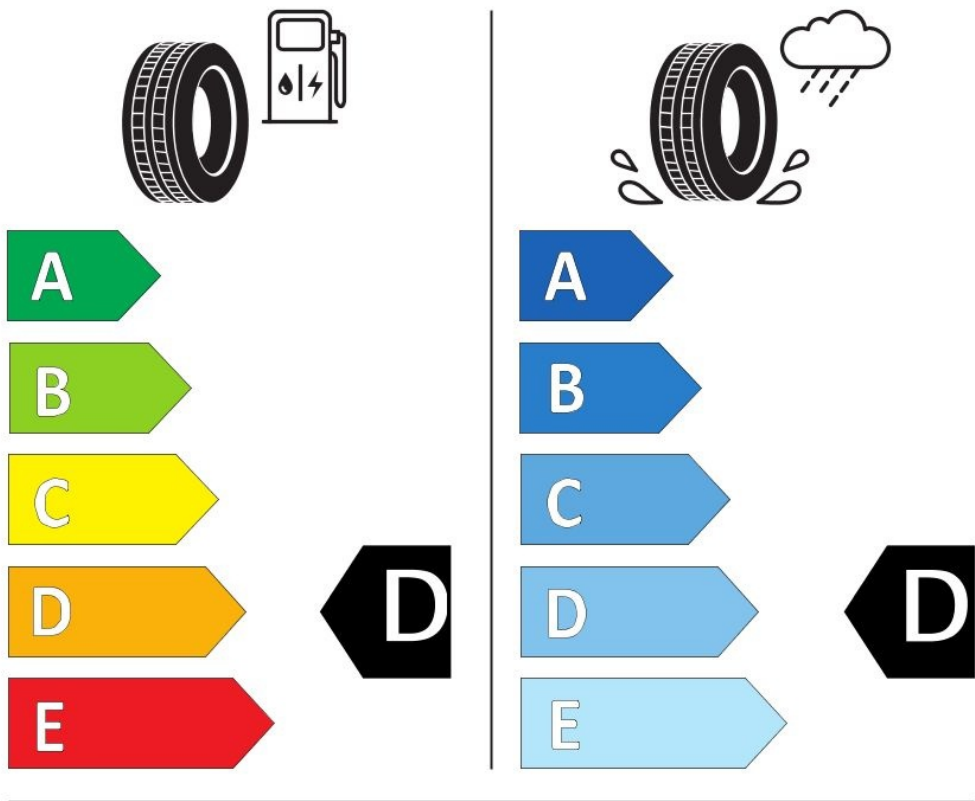

### Specifications

Size:	225/70R16
Load / Speed:	103H
Pattern:	Limus
Brand:	Event
Category:	PCR
EAN Code:	1740702300051
Width:	225
Series:	70
Structure:	R
Inch:	16
Load index:	103
Speed index:	H
TL/TT:	TL
40HC:	770
EAN Code:	4260399947874
Factory code:	221005175

### Technical details

Recommended Rim:	6.5J
Inflation Pressure (bar):	3
Outer Diameter (mm):	722
Static Load Radius (mm):	351
Rolling Circumference (mm):	1102.7
Tread Depth (mm):	9.5
Load (kg) @ Speed (km/h):	850
Weight (kg):	12.240

### Label values

Rolling resistance:	D	
Wet / grip:	D	
Sound:	B (71 dB)	
Label code:	436257	

EVENT

LIMUS 4X4-05

225/70R16 103 H

C1

2020/740