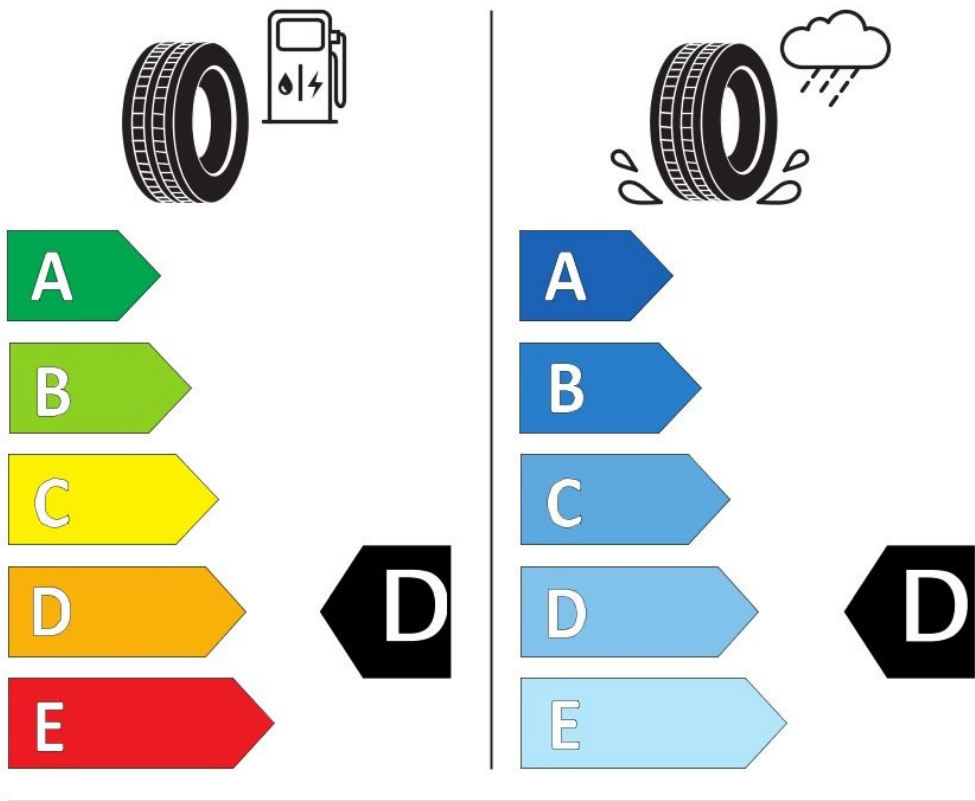

Technical details

Recommended Rim:	6.5J
Inflation Pressure (bar):	3
Outer Diameter (mm):	708
Static Load Radius (mm):	344
Rolling Circumference (mm):	1080.71
Tread Depth (mm):	9
Load (kg) @ Speed (km/h):	800
Weight (kg):	11.680

Label values

Rolling resistance:	D	
Wet / grip:	D	
Sound:	B (71 dB)	
Label code:	<u>436255</u>	

EVENT

LIMUS 4X4-04

215/70R16 100 H

C1

2020/740