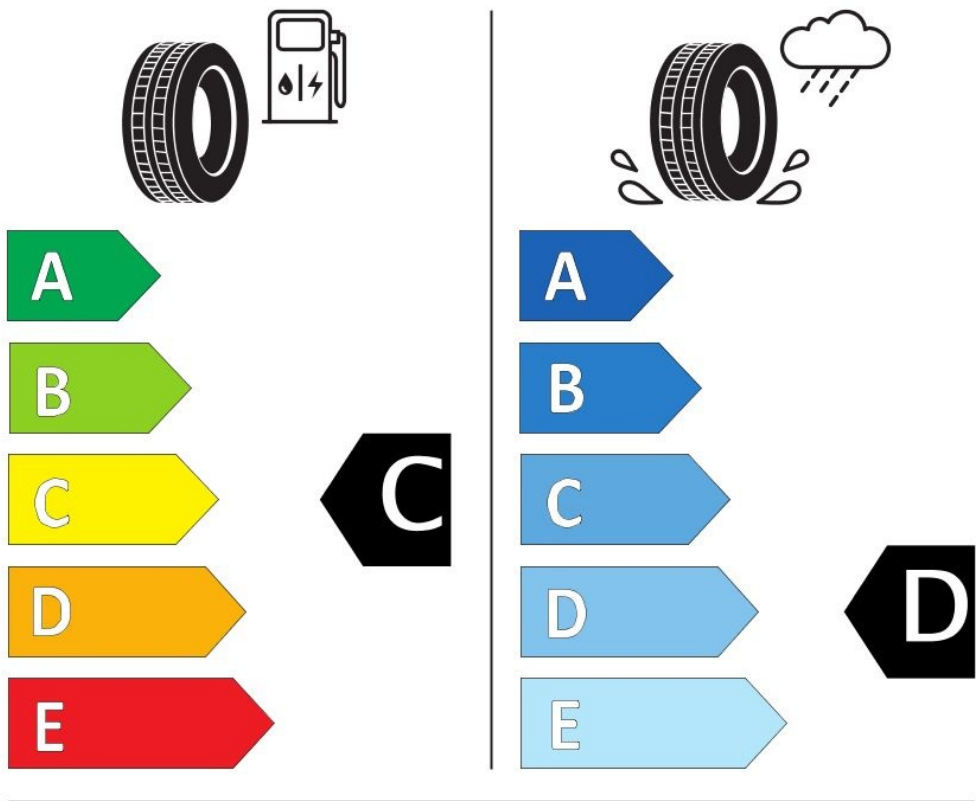

Specifications

Size:	265/70R15
Load / Speed:	112H
Pattern:	Limus
Brand:	Event
Category:	PCR
EAN Code:	1740702300129
Width:	265
Series:	70
Structure:	R
Inch:	15
Load index:	112
Speed index:	H
TL/TT:	TL
40HC:	600
EAN Code:	4260399947836
Factory code:	221005182

Technical details

Recommended Rim:	8J
Inflation Pressure (bar):	3
Outer Diameter (mm):	753
Static Load Radius (mm):	366
Rolling Circumference (mm):	1149.83
Tread Depth (mm):	9.5
Load (kg) @ Speed (km/h):	1120
Weight (kg):	15.070

Label values

Rolling resistance:	C	
Wet / grip:	D	
Sound:	B (72 dB)	
Label code:	436270	

EVENT

LIMUS 4X4-12

265/70R15 112 H

C1

2020/740