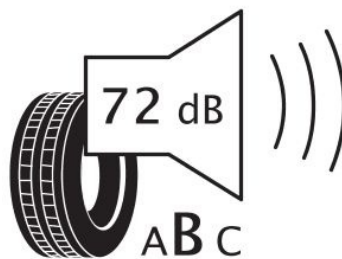

Specifications

Size:	265/70R15
Load / Speed:	112H
Pattern:	Limus
Brand:	Event
Category:	PCR
EAN Code:	1740702300129
Width:	265
Series:	70
Structure:	R
Inch:	15
Load index:	112
Speed index:	H
TL/TT:	TL
40HC:	600
EAN Code:	4260399947836
Factory code:	221005182

Technical details

Recommended Rim:	8J
Inflation Pressure (bar):	3
Outer Diameter (mm):	753
Static Load Radius (mm):	366
Rolling Circumference (mm):	1149.83
Tread Depth (mm):	9.5
Load (kg) @ Speed (km/h):	1120
Weight (kg):	15.070

Label values

Rolling resistance:	C	
Wet / grip:	D	
Sound:	B (72 dB)	
Label code:	436270	

EVENT

LIMUS 4X4-12

265/70R15 112 H

C1

2020/740