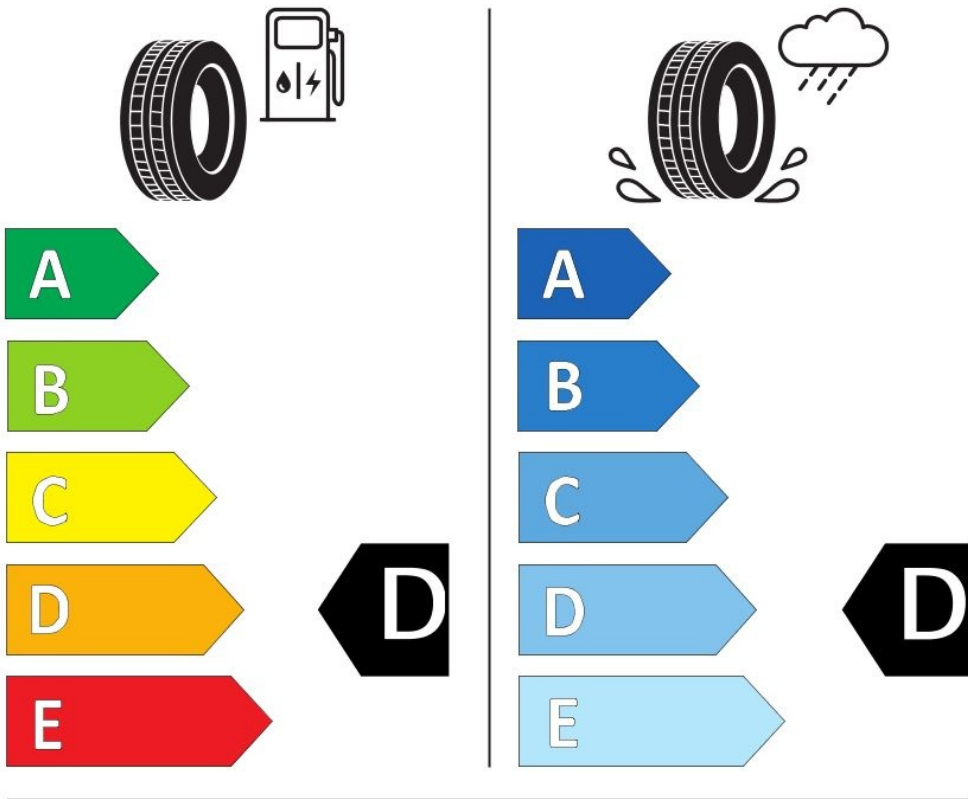

### Specifications

Size:	205/70R15
Load / Speed:	96H
Pattern:	Limus
Brand:	Event
Category:	PCR
EAN Code:	1740702300020
Width:	205
Series:	70
Structure:	R
Inch:	15
Load index:	96
Speed index:	H
TL/TT:	TL
40HC:	1100
EAN Code:	4260399947812
Factory code:	221005172

### Technical details

Recommended Rim:	6J
Inflation Pressure (bar):	3
Outer Diameter (mm):	669
Static Load Radius (mm):	325
Rolling Circumference (mm):	1021.02
Tread Depth (mm):	9
Load (kg) @ Speed (km/h):	710
Weight (kg):	9.990

### Label values

Rolling resistance:	D	
Wet / grip:	D	
Sound:	B (71 dB)	
Label code:	436248	

**ENERG** ⚡

EVENT

LIMUS 4X4-01

205/70R15 96 H

C1

2020/740