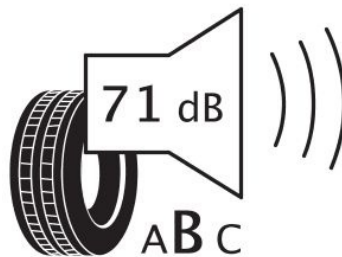

### Specifications

Size:	205/70R15
Load / Speed:	96H
Pattern:	Limus
Brand:	Event
Category:	PCR
EAN Code:	1740702300020
Width:	205
Series:	70
Structure:	R
Inch:	15
Load index:	96
Speed index:	H
TL/TT:	TL
40HC:	1100
EAN Code:	4260399947812
Factory code:	221005172

### Technical details

Recommended Rim:	6J
Inflation Pressure (bar):	3
Outer Diameter (mm):	669
Static Load Radius (mm):	325
Rolling Circumference (mm):	1021.02
Tread Depth (mm):	9
Load (kg) @ Speed (km/h):	710
Weight (kg):	9.990

### Label values

Rolling resistance:	D	
Wet / grip:	D	
Sound:	B (71 dB)	
Label code:	436248	

**ENERG** ⚡

EVENT

LIMUS 4X4-01

205/70R15 96 H

C1

2020/740