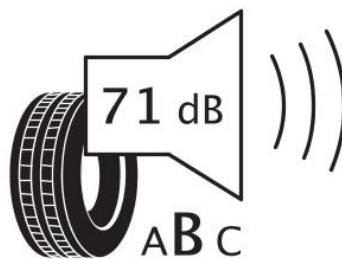

Specifications

Size:	235/75R15
Load / Speed:	105H
Pattern:	Limus
Brand:	Event
Category:	PCR
EAN Code:	1740702300082
Width:	235
Series:	75
Structure:	R
Inch:	15
Load index:	105
Speed index:	H
TL/TT:	TL
40HC:	720
EAN Code:	4260399947799
Factory code:	221005178

Technical details

Recommended Rim:	6.5J
Inflation Pressure (bar):	3
Outer Diameter (mm):	733
Static Load Radius (mm):	356
Rolling Circumference (mm):	1118.41
Tread Depth (mm):	9.5
Load (kg) @ Speed (km/h):	925
Weight (kg):	13.000

Label values

Rolling resistance:	D	
Wet / grip:	D	
Sound:	B (71 dB)	
Label code:	436262	

ENERG ⚡

EVENT

LIMUS 4X4-08

235/75R15 105 H

C1

2020/740