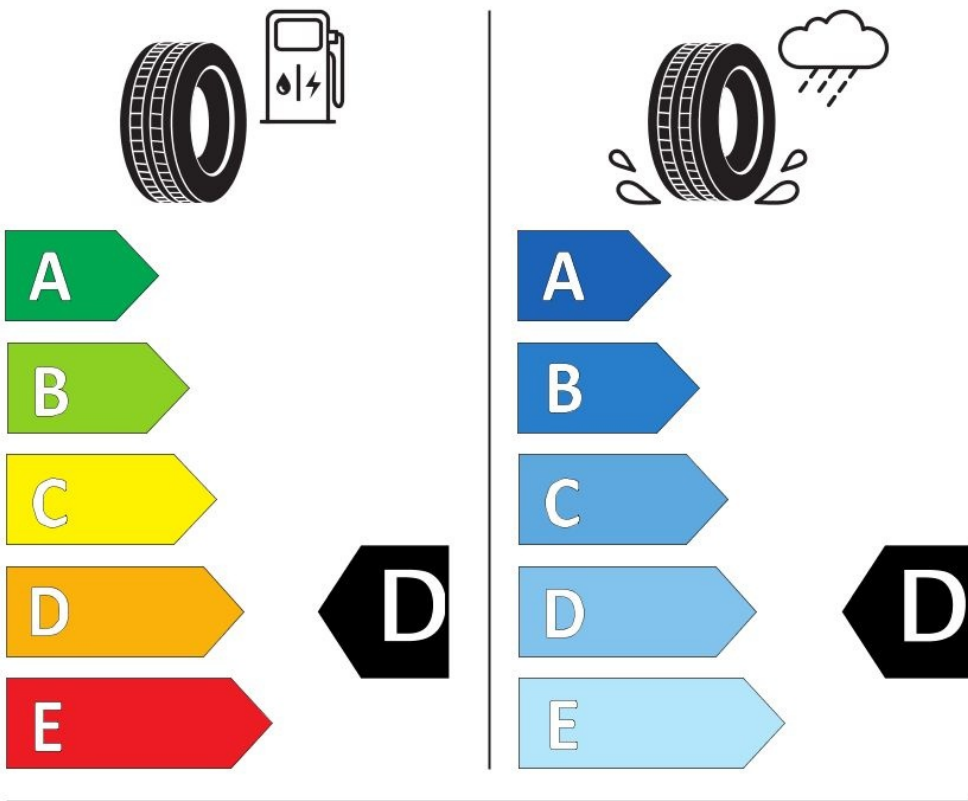

Specifications

Size:	235/75R15
Load / Speed:	105H
Pattern:	Limus
Brand:	Event
Category:	PCR
EAN Code:	1740702300082
Width:	235
Series:	75
Structure:	R
Inch:	15
Load index:	105
Speed index:	H
TL/TT:	TL
40HC:	720
EAN Code:	4260399947799
Factory code:	221005178

Technical details

Recommended Rim:	6.5J
Inflation Pressure (bar):	3
Outer Diameter (mm):	733
Static Load Radius (mm):	356
Rolling Circumference (mm):	1118.41
Tread Depth (mm):	9.5
Load (kg) @ Speed (km/h):	925
Weight (kg):	13.000

Label values

Rolling resistance:	D	
Wet / grip:	D	
Sound:	B (71 dB)	
Label code:	436262	

ENERG ⚡

EVENT

LIMUS 4X4-08

235/75R15 105 H

C1

2020/740