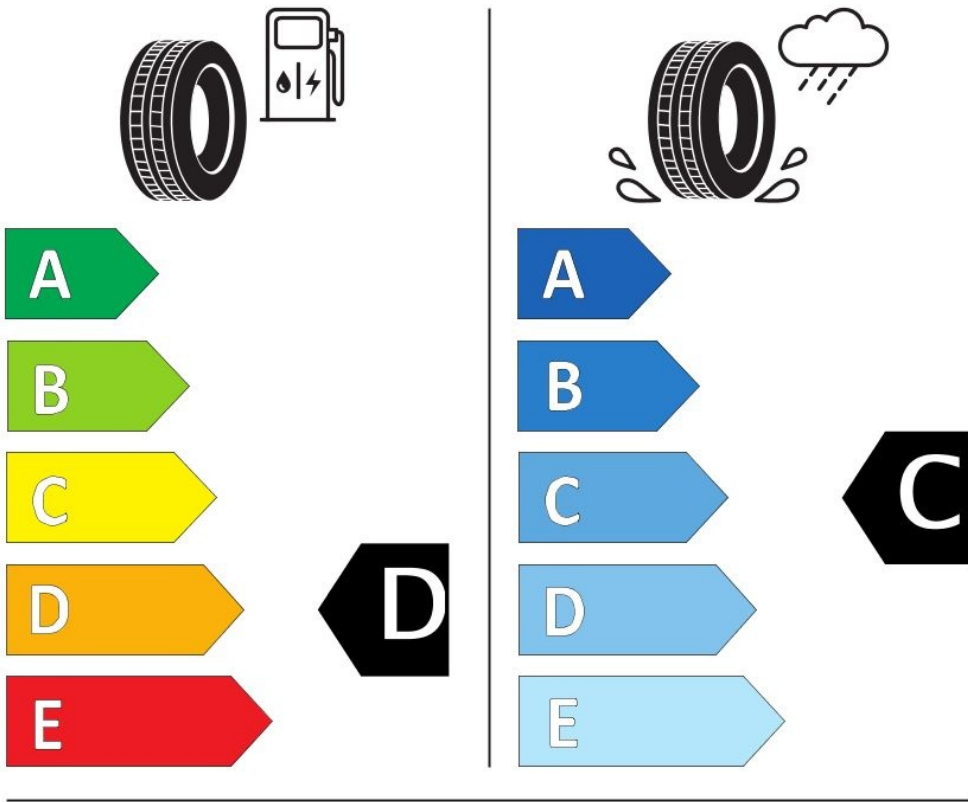

Specifications

Size:	33X12.5R15
Load / Speed:	108S
Pattern:	Limus
Brand:	Event
Category:	PCR
EAN Code:	1740702300174
Width:	33
Series:	12.5
Structure:	R
Inch:	15
Ply Rating:	6PR
Load index:	108
Speed index:	S
TL/TT:	TL
40HC:	500
EAN Code:	4260399947782
Factory code:	221005187

Technical details

Recommended Rim:	10J
Inflation Pressure (bar):	2.5
Outer Diameter (mm):	826
Static Load Radius (mm):	380
Rolling Circumference (mm):	1193.81
Tread Depth (mm):	11
Load (kg) @ Speed (km/h):	1000
Weight (kg):	22.540

Label values

Rolling resistance:	D	
Wet / grip:	C	
Sound:	B (72 dB)	
Label code:	436292	

ENERG

EVENT

LIMUS 4X4-17

33×12.50R15LT 6PR 108 S

C2

2020/740