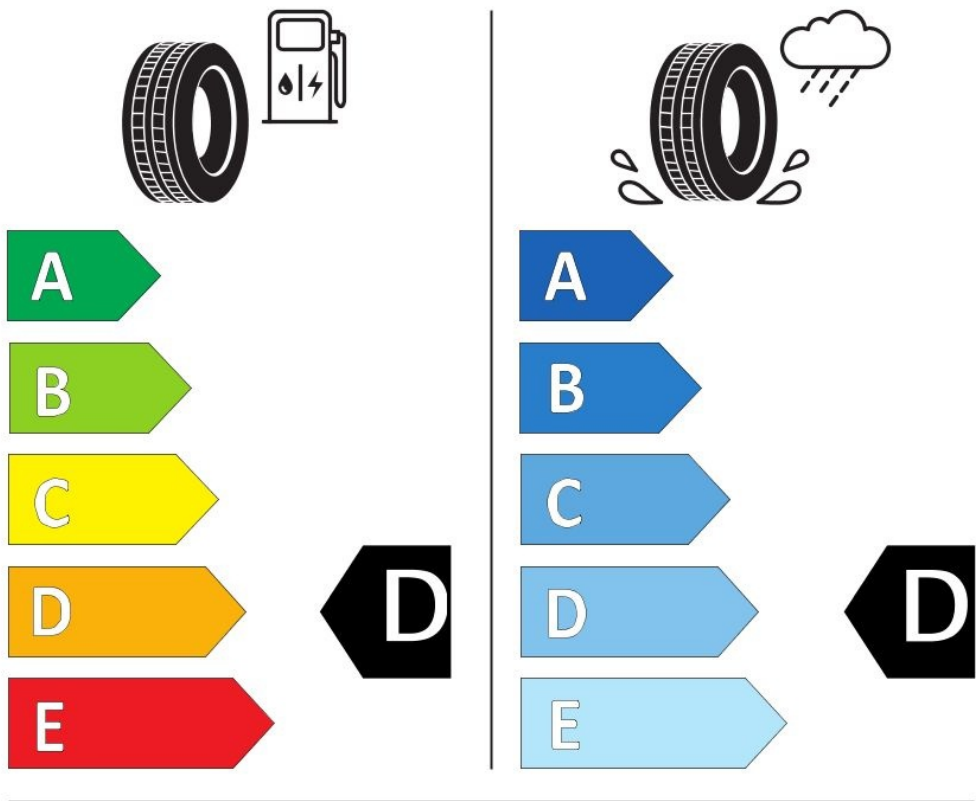

### Specifications

Size:	205R16
Load / Speed:	104T
Pattern:	Limus
Brand:	Event
Category:	PCR
EAN Code:	1740702300013
Width:	205
Series:	80
Structure:	R
Inch:	16
Load index:	104
Speed index:	T
TL/TT:	TL
40HC:	800
EAN Code:	4260399947744
Factory code:	221005171

### Technical details

Recommended Rim:	5.5J
Inflation Pressure (bar):	3.4
Outer Diameter (mm):	734
Static Load Radius (mm):	356
Rolling Circumference (mm):	1118.41
Tread Depth (mm):	9
Load (kg) @ Speed (km/h):	900
Weight (kg):	11.960

### Label values

Rolling resistance:	D	
Wet / grip:	D	
Sound:	B (72 dB)	
Label code:	436250	

EVENT

LIMUS 4X4-02

205/80R16 104 T

C1

2020/740