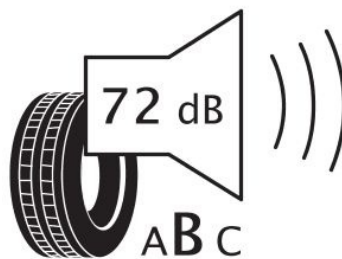

### Specifications

Size:	205R16
Load / Speed:	104T
Pattern:	Limus
Brand:	Event
Category:	PCR
EAN Code:	1740702300013
Width:	205
Series:	80
Structure:	R
Inch:	16
Load index:	104
Speed index:	T
TL/TT:	TL
40HC:	800
EAN Code:	4260399947744
Factory code:	221005171

### Technical details

Recommended Rim:	5.5J
Inflation Pressure (bar):	3.4
Outer Diameter (mm):	734
Static Load Radius (mm):	356
Rolling Circumference (mm):	1118.41
Tread Depth (mm):	9
Load (kg) @ Speed (km/h):	900
Weight (kg):	11.960

### Label values

Rolling resistance:	D	
Wet / grip:	D	
Sound:	B (72 dB)	
Label code:	436250	

EVENT

LIMUS 4X4-02

205/80R16 104 T

C1

2020/740