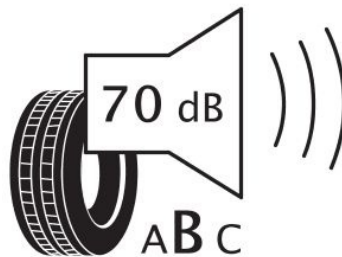

### Specifications

Size:	165/60R14
Load / Speed:	75H
Pattern:	Futurum GP
Brand:	Event
Category:	PCR
EAN Code:	1740502000069
Width:	165
Series:	60
Structure:	R
Inch:	14
Load index:	75
Speed index:	H
TL/TT:	TL
40HC:	1700
EAN Code:	4260399946884
Factory code:	221004555

### Technical details

Recommended Rim:	5.00B
Inflation Pressure (bar):	2.5
Outer Diameter (mm):	554
Static Load Radius (mm):	538
Rolling Circumference (mm):	1689.7
Tread Depth (mm):	7.4
Load (kg) @ Speed (km/h):	387
Weight (kg):	5.750

### Label values

Rolling resistance:	D	
Wet / grip:	C	
Sound:	B (70 dB)	
Label code:	<u>436104</u>	

**ENERG** ⚡

EVENT

FUTURUM GP-09

165/60R14 75 H

C1

2020/740