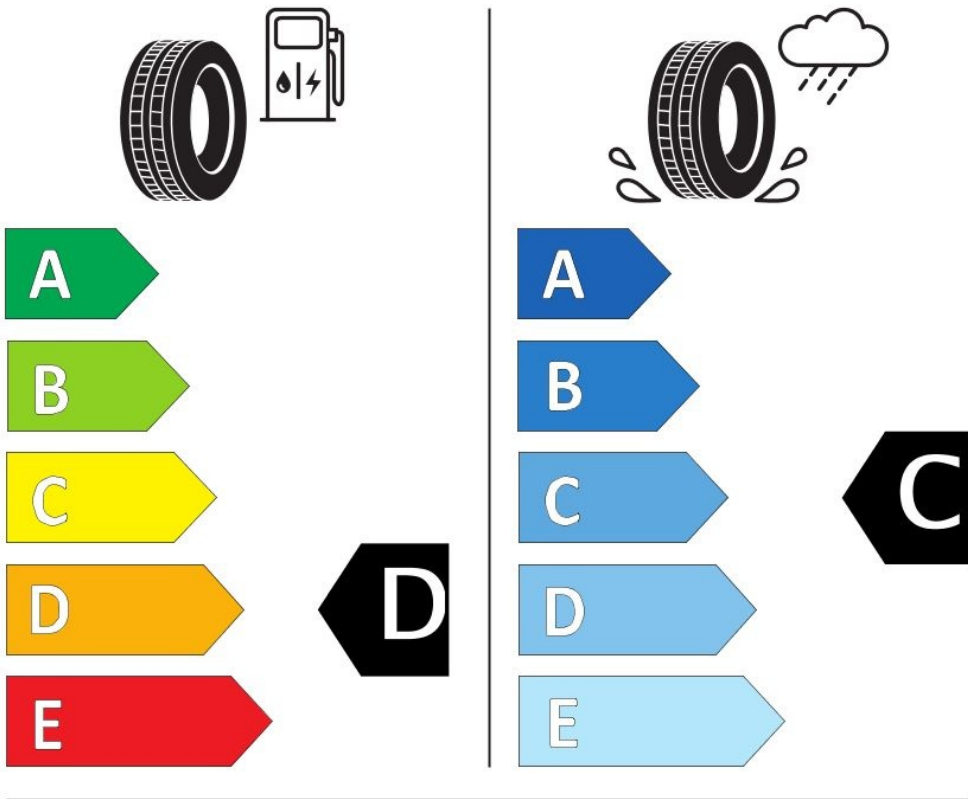

### Specifications

Size:	165/60R14
Load / Speed:	75H
Pattern:	Futurum GP
Brand:	Event
Category:	PCR
EAN Code:	1740502000069
Width:	165
Series:	60
Structure:	R
Inch:	14
Load index:	75
Speed index:	H
TL/TT:	TL
40HC:	1700
EAN Code:	4260399946884
Factory code:	221004555

### Technical details

Recommended Rim:	5.00B
Inflation Pressure (bar):	2.5
Outer Diameter (mm):	554
Static Load Radius (mm):	538
Rolling Circumference (mm):	1689.7
Tread Depth (mm):	7.4
Load (kg) @ Speed (km/h):	387
Weight (kg):	5.750

### Label values

Rolling resistance:	D	
Wet / grip:	C	
Sound:	B (70 dB)	
Label code:	<u>436104</u>	

**ENERG** ⚡

EVENT

FUTURUM GP-09

165/60R14 75 H

C1

2020/740