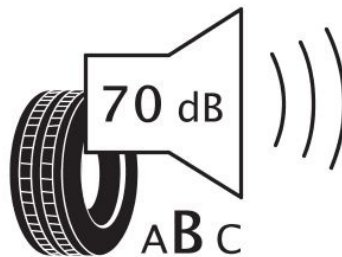

Specifications

Size:	165/65R13
Load / Speed:	77T
Pattern:	Futurum GP
Brand:	Event
Category:	PCR
EAN Code:	1740502000021
Width:	165
Series:	65
Structure:	R
Inch:	13
Load index:	77
Speed index:	T
TL/TT:	TL
40HC:	1850
EAN Code:	4260399946754
Factory code:	221004543

Technical details

Recommended Rim:	5.00B
Inflation Pressure (bar):	2.5
Outer Diameter (mm):	544
Static Load Radius (mm):	528
Rolling Circumference (mm):	1658.76
Tread Depth (mm):	7.4
Load (kg) @ Speed (km/h):	412
Weight (kg):	5.660

Label values

Rolling resistance:	D	
Wet / grip:	C	
Sound:	B (70 dB)	
Label code:	<u>436106</u>	

ENERG ⚡

EVENT

FUTURUM GP-10

165/65R13 77 T

C1

2020/740