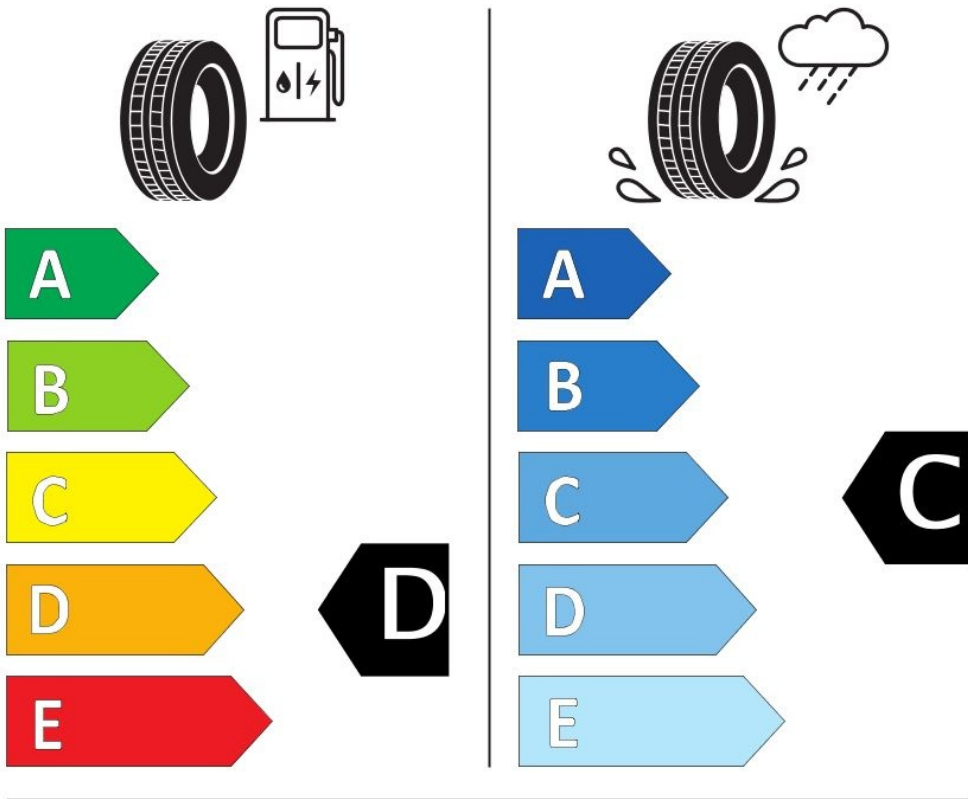

Specifications

Size:	165/65R13
Load / Speed:	77T
Pattern:	Futurum GP
Brand:	Event
Category:	PCR
EAN Code:	1740502000021
Width:	165
Series:	65
Structure:	R
Inch:	13
Load index:	77
Speed index:	T
TL/TT:	TL
40HC:	1850
EAN Code:	4260399946754
Factory code:	221004543

Technical details

Recommended Rim:	5.00B
Inflation Pressure (bar):	2.5
Outer Diameter (mm):	544
Static Load Radius (mm):	528
Rolling Circumference (mm):	1658.76
Tread Depth (mm):	7.4
Load (kg) @ Speed (km/h):	412
Weight (kg):	5.660

Label values

Rolling resistance:	D	
Wet / grip:	C	
Sound:	B (70 dB)	
Label code:	<u>436106</u>	

ENERG ⚡

EVENT

FUTURUM GP-10

165/65R13 77 T

C1

2020/740