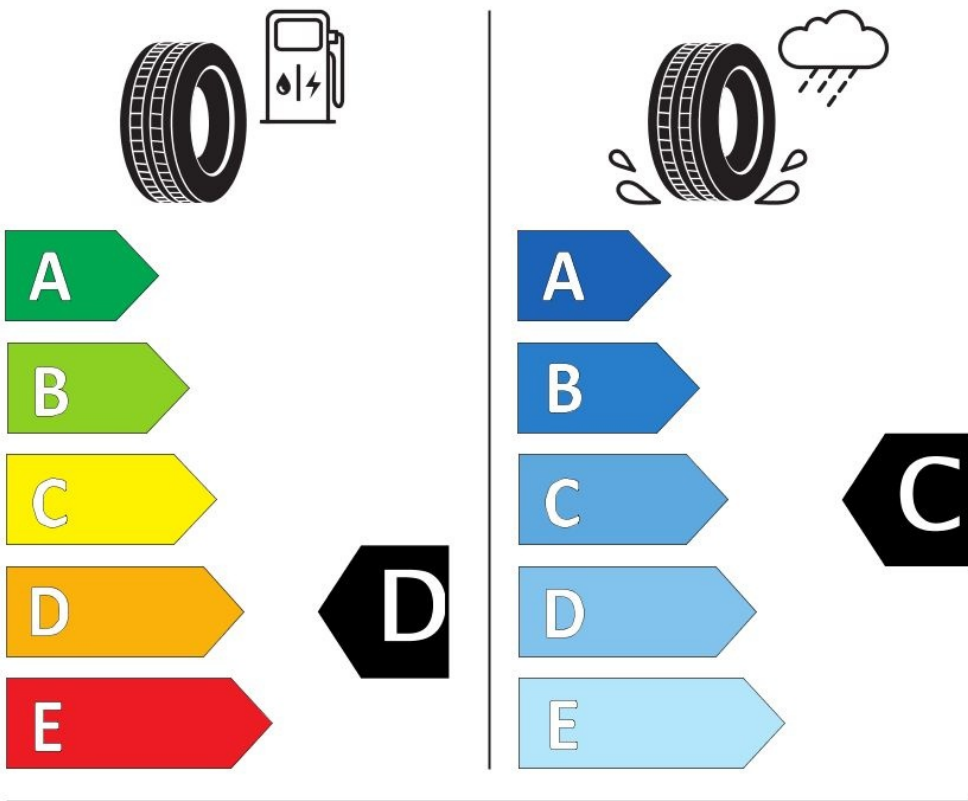

Specifications

Size:	155/65R13
Load / Speed:	73T
Pattern:	Futurum GP
Brand:	Event
Category:	PCR
EAN Code:	1740502000014
Width:	155
Series:	65
Structure:	R
Inch:	13
Load index:	73
Speed index:	T
TL/TT:	TL
40HC:	2100
EAN Code:	4260399946747
Factory code:	221004542

Technical details

Recommended Rim:	4.50B
Inflation Pressure (bar):	2.5
Outer Diameter (mm):	532
Static Load Radius (mm):	516
Rolling Circumference (mm):	1621.06
Tread Depth (mm):	7.2
Load (kg) @ Speed (km/h):	365
Weight (kg):	5.220

Label values

Rolling resistance:	D	
Wet / grip:	C	
Sound:	B (70 dB)	
Label code:	436095	

ENERG ⚡

EVENT

FUTURUM GP-05

155/65R13 73 T

C1

2020/740