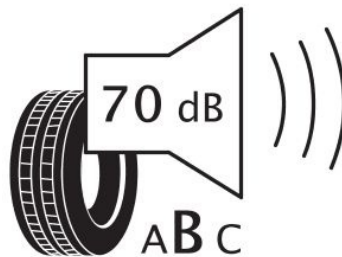

Technical details

Recommended Rim:	4.50B
Inflation Pressure (bar):	2.5
Outer Diameter (mm):	532
Static Load Radius (mm):	516
Rolling Circumference (mm):	1621.06
Tread Depth (mm):	7.2
Load (kg) @ Speed (km/h):	365
Weight (kg):	5.220

Label values

Rolling resistance:	D	
Wet / grip:	C	
Sound:	B (70 dB)	
Label code:	436095	

ENERG ⚡

EVENT

FUTURUM GP-05

155/65R13 73 T

C1

2020/740