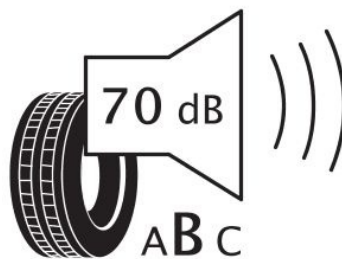

Specifications

Size:	165/70R14
Load / Speed:	81T
Pattern:	Futurum GP
Brand:	Event
Category:	PCR
EAN Code:	1740502000151
Width:	165
Series:	70
Structure:	R
Inch:	14
Load index:	81
Speed index:	T
TL/TT:	TL
40HC:	1800
EAN Code:	4260399946709
Factory code:	221004538

Technical details

Recommended Rim:	5.00B
Inflation Pressure (bar):	2.5
Outer Diameter (mm):	588
Static Load Radius (mm):	571
Rolling Circumference (mm):	1793.4
Tread Depth (mm):	7.4
Load (kg) @ Speed (km/h):	462
Weight (kg):	6.180

Label values

Rolling resistance:	D	
Wet / grip:	C	
Sound:	B (70 dB)	
Label code:	<u>436113</u>	

ENERG ⚡

EVENT

FUTURUM GP-15

165/70R14 81 T

C1

2020/740