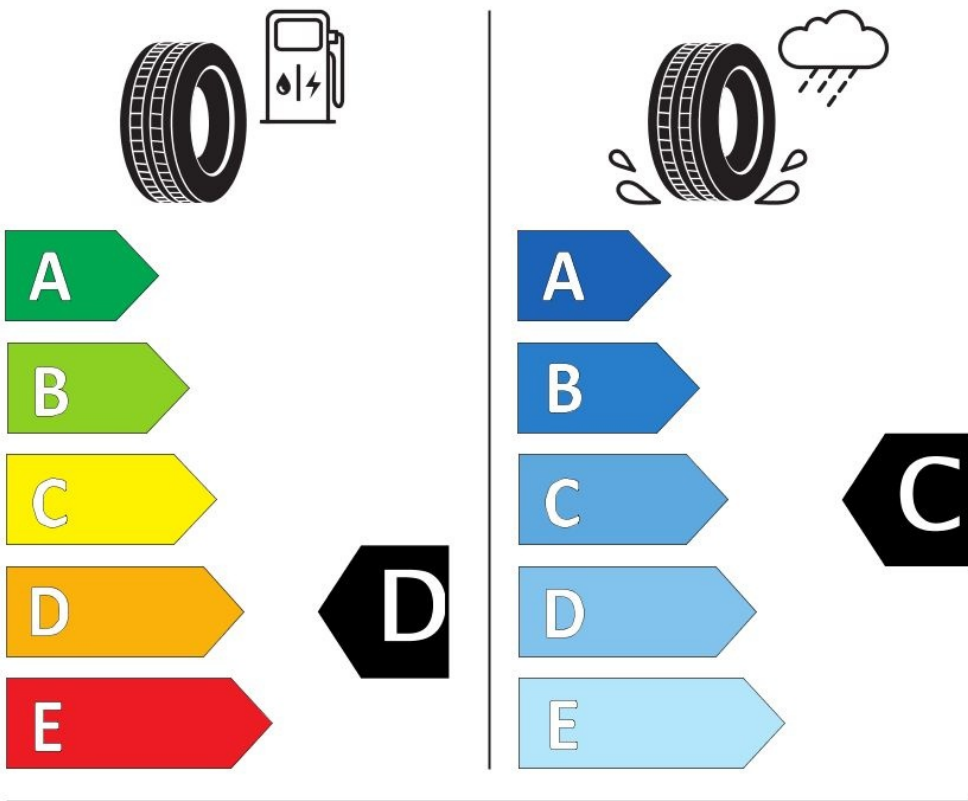

Specifications

Size:	165/70R14
Load / Speed:	81T
Pattern:	Futurum GP
Brand:	Event
Category:	PCR
EAN Code:	1740502000151
Width:	165
Series:	70
Structure:	R
Inch:	14
Load index:	81
Speed index:	T
TL/TT:	TL
40HC:	1800
EAN Code:	4260399946709
Factory code:	221004538

Technical details

Recommended Rim:	5.00B
Inflation Pressure (bar):	2.5
Outer Diameter (mm):	588
Static Load Radius (mm):	571
Rolling Circumference (mm):	1793.4
Tread Depth (mm):	7.4
Load (kg) @ Speed (km/h):	462
Weight (kg):	6.180

Label values

Rolling resistance:	D	
Wet / grip:	C	
Sound:	B (70 dB)	
Label code:	<u>436113</u>	

ENERG ⚡

EVENT

FUTURUM GP-15

165/70R14 81 T

C1

2020/740