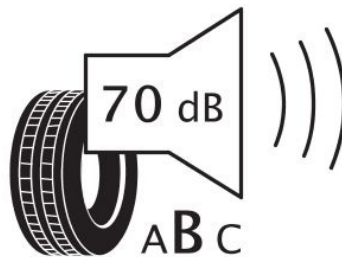

Specifications

Size:	165/70R14
Load / Speed:	81T
Pattern:	Futurum GP
Brand:	Event
Category:	PCR
EAN Code:	1740502000151
Width:	165
Series:	70
Structure:	R
Inch:	14
Load index:	81
Speed index:	T
TL/TT:	TL
40HC:	1800
EAN Code:	4260399946709
Factory code:	221004538

Technical details

Recommended Rim:	5.00B
Inflation Pressure (bar):	2.5
Outer Diameter (mm):	588
Static Load Radius (mm):	571
Rolling Circumference (mm):	1793.4
Tread Depth (mm):	7.4
Load (kg) @ Speed (km/h):	462
Weight (kg):	6.180

Label values

Rolling resistance:	D	
Wet / grip:	C	
Sound:	B (70 dB)	
Label code:	<u>436113</u>	

ENERG ⚡

EVENT

FUTURUM GP-15

165/70R14 81 T

C1

2020/740