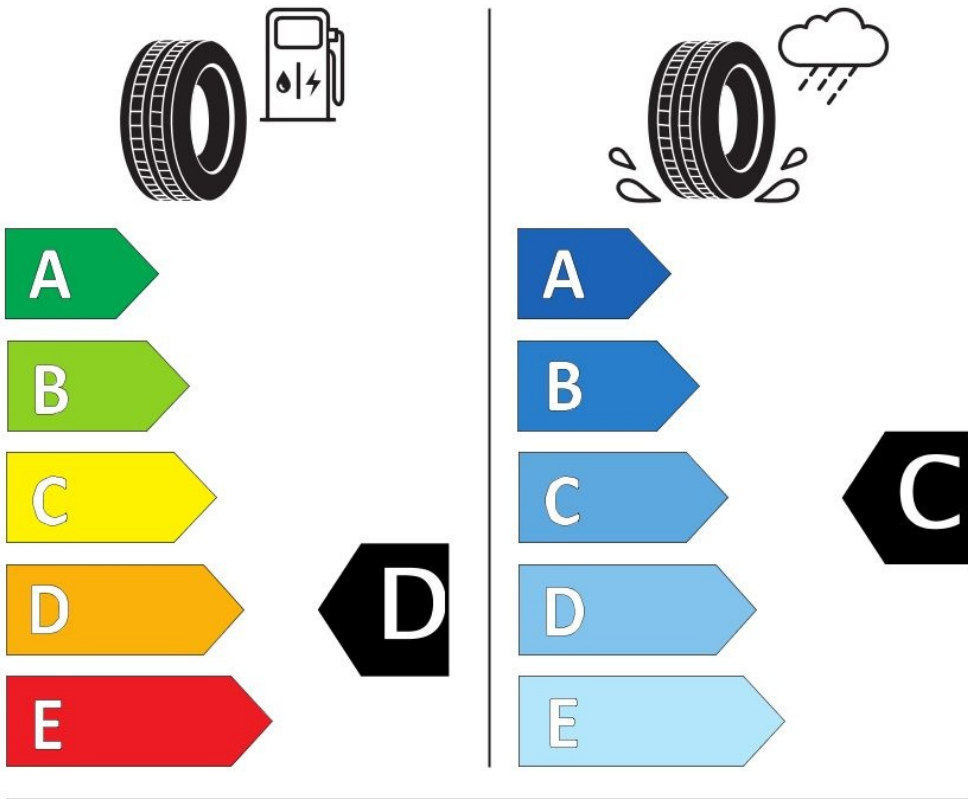

Specifications

Size:	165/70R14
Load / Speed:	81T
Pattern:	Futurum GP
Brand:	Event
Category:	PCR
EAN Code:	1740502000151
Width:	165
Series:	70
Structure:	R
Inch:	14
Load index:	81
Speed index:	T
TL/TT:	TL
40HC:	1800
EAN Code:	4260399946709
Factory code:	221004538

Technical details

Recommended Rim:	5.00B
Inflation Pressure (bar):	2.5
Outer Diameter (mm):	588
Static Load Radius (mm):	571
Rolling Circumference (mm):	1793.4
Tread Depth (mm):	7.4
Load (kg) @ Speed (km/h):	462
Weight (kg):	6.180

Label values

Rolling resistance:	D	
Wet / grip:	C	
Sound:	B (70 dB)	
Label code:	<u>436113</u>	

ENERG ⚡

EVENT

FUTURUM GP-15

165/70R14 81 T

C1

2020/740