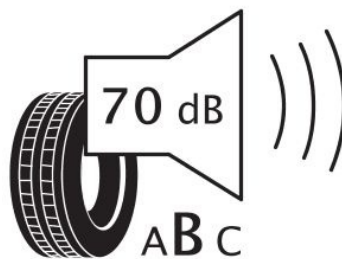

Specifications

Size:	165/70R13
Load / Speed:	79T
Pattern:	Futurum GP
Brand:	Event
Category:	PCR
EAN Code:	1740502000137
Width:	165
Series:	70
Structure:	R
Inch:	13
Load index:	79
Speed index:	T
TL/TT:	TL
40HC:	1900
EAN Code:	4260399946679
Factory code:	221004535

Technical details

Recommended Rim:	5.00B
Inflation Pressure (bar):	2.5
Outer Diameter (mm):	562
Static Load Radius (mm):	546
Rolling Circumference (mm):	1714.1
Tread Depth (mm):	7.4
Load (kg) @ Speed (km/h):	437
Weight (kg):	5.790

Label values

Rolling resistance:	D	
Wet / grip:	C	
Sound:	B (70 dB)	
Label code:	436112	

ENERG ⚡

EVENT

FUTURUM GP-14

165/70R13 79 T

C1

2020/740