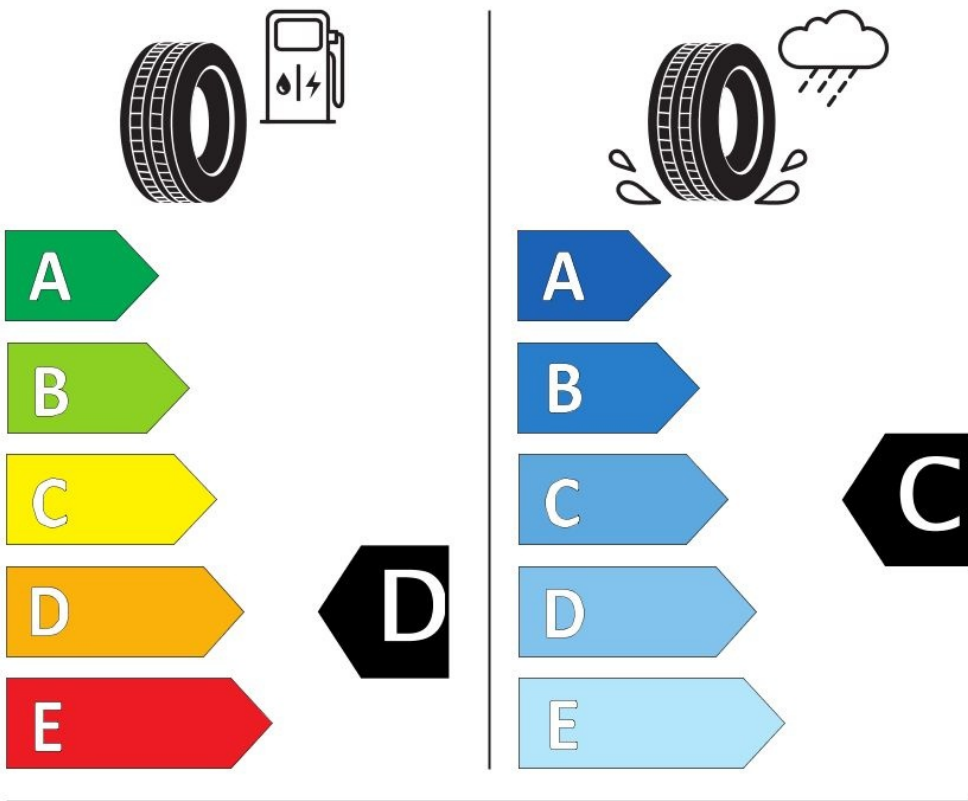

Specifications

Size:	165/70R13
Load / Speed:	79T
Pattern:	Futurum GP
Brand:	Event
Category:	PCR
EAN Code:	1740502000137
Width:	165
Series:	70
Structure:	R
Inch:	13
Load index:	79
Speed index:	T
TL/TT:	TL
40HC:	1900
EAN Code:	4260399946679
Factory code:	221004535

Technical details

Recommended Rim:	5.00B
Inflation Pressure (bar):	2.5
Outer Diameter (mm):	562
Static Load Radius (mm):	546
Rolling Circumference (mm):	1714.1
Tread Depth (mm):	7.4
Load (kg) @ Speed (km/h):	437
Weight (kg):	5.790

Label values

Rolling resistance:	D	
Wet / grip:	C	
Sound:	B (70 dB)	
Label code:	436112	

ENERG ⚡

EVENT

FUTURUM GP-14

165/70R13 79 T

C1

2020/740