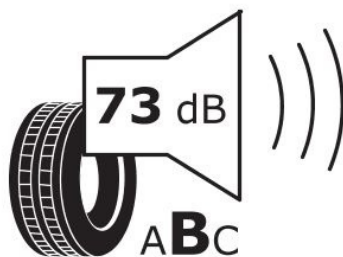

ENERG

LEAO

A928-03

385/65R22.5 164 J

C3