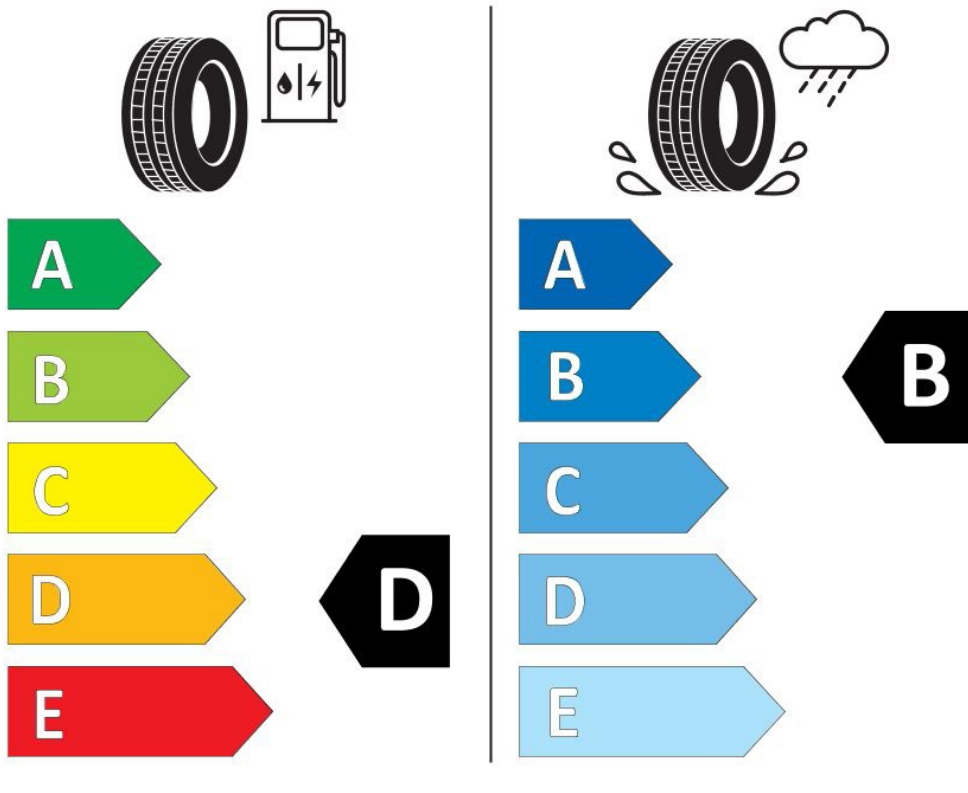

ENERG

LEAO

A928-03

385/65R22.5 164 J

C3

2020/740