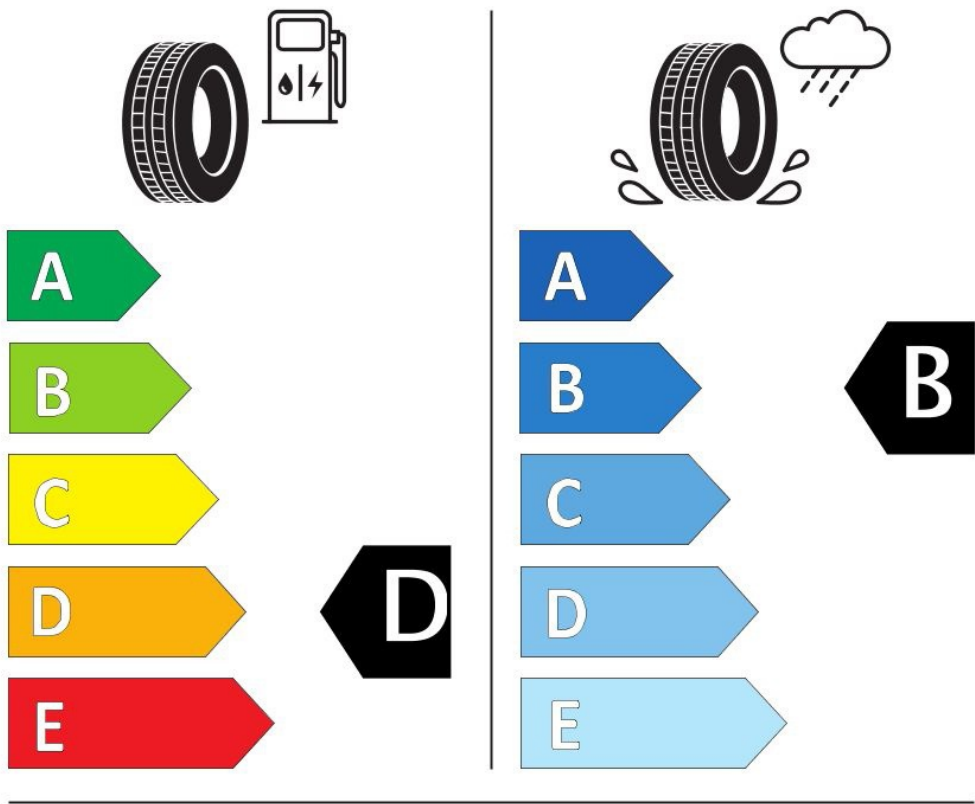

Specifications

Size:	315/60R22.5
Load / Speed:	152/148L
Pattern:	KTD300
Brand:	Leao
Category:	TBR
Width:	315
Series:	60
Structure:	R
Inch:	22.5
Ply Rating:	16PR
Load index:	152/148
Speed index:	L
TL/TT:	TL
Application:	Regional
Position:	
40HC:	270
EAN Code:	4260496398555
Factory code:	211016772

Technical details

Recommended Rim:	9.7522.5
Inflation Pressure (bar):	9
Outer Diameter (mm):	950
Static Load Radius (mm):	445
Rolling Circumference (mm):	2878
Tread Depth (mm):	19.5
Load (kg) @ Speed (km/h):	3550
Weight (kg):	62.100

Label values

Rolling resistance:	D	
Wet / grip:	B	
Sound:	C (75 dB)	
Label code:	<u>466911</u>	

LEAO

KTD300-03

315/60R22.5 152/148 L

C3

2020/740