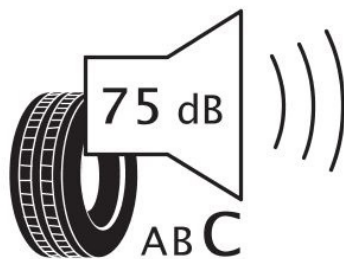

Specifications

Size:	315/60R22.5
Load / Speed:	152/148L
Pattern:	KTD300
Brand:	Leao
Category:	TBR
Width:	315
Series:	60
Structure:	R
Inch:	22.5
Ply Rating:	16PR
Load index:	152/148
Speed index:	L
TL/TT:	TL
Application:	Regional
Position:	
40HC:	270
EAN Code:	4260496398555
Factory code:	211016772

Technical details

Recommended Rim:	9.7522.5
Inflation Pressure (bar):	9
Outer Diameter (mm):	950
Static Load Radius (mm):	445
Rolling Circumference (mm):	2878
Tread Depth (mm):	19.5
Load (kg) @ Speed (km/h):	3550
Weight (kg):	62.100

Label values

Rolling resistance:	D	
Wet / grip:	B	
Sound:	C (75 dB)	
Label code:	<u>466911</u>	

LEAO

KTD300-03

315/60R22.5 152/148 L

C3

2020/740