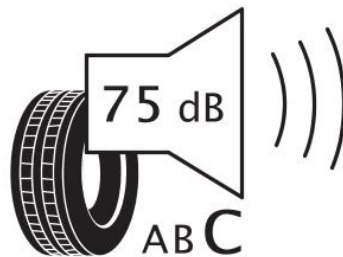

## Specifications

Size:	315/80R22.5
Load / Speed:	156/150L
Pattern:	KTD300
Brand:	Leao
Category:	TBR
Width:	315
Series:	80
Structure:	R
Inch:	22.5
Ply Rating:	20PR
Load index:	156/150
Speed index:	L
Load / Speed 2:	154/150M
TL/TT:	TL
Application:	Regional
Position:	
40HC:	217
EAN Code:	4260496397930
Factory code:	211011923

## Technical details

Recommended Rim:	9.00x22.5
Inflation Pressure (bar):	8.5
Outer Diameter (mm):	1076
Static Load Radius (mm):	500
Rolling Circumference (mm):	3282
Tread Depth (mm):	22
Load (kg) @ Speed (km/h):	4000
Weight (kg):	68.500

## Label values

Rolling resistance:	D	
Wet / grip:	B	
Sound:	C (75 dB)	
Label code:	467024	

**ENERG** ⚡

LEAO

KTD300-07

315/80R22.5 156/150 L

C3

2020/740