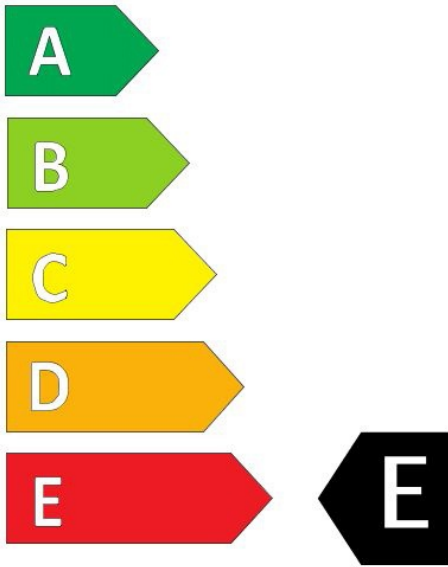

KING OF TYRES

ATTITUDE IS THE PRODUCT OF BELIEF

Specifications

Size:	12.00R20
Load / Speed:	154/151K
Pattern:	LLA08
Brand:	Leao
Category:	TBR
Width:	12
Structure:	R
Inch:	20
Ply Rating:	18PR
Load index:	154/151
Speed index:	K
TL/TT:	TT
Set:	1
Application:	On/Off-road / sand
Position:	
40HC:	228
EAN Code:	4260496397497
Factory code:	211012250

Technical details

Recommended Rim:	8.5x20
Inflation Pressure (bar):	8.3
Outer Diameter (mm):	1125
Static Load Radius (mm):	516
Rolling Circumference (mm):	3400
Tread Depth (mm):	17
Load (kg) @ Speed (km/h):	3750
Weight (kg):	66.000

Label values

Rolling resistance:	E	
Wet / grip:	B	
Sound:	B (72 dB)	
Label code:	<u>466652</u>	

ENERG

LEAO

LLA08-02

12.00R20 154/151 K

C3

2020/740