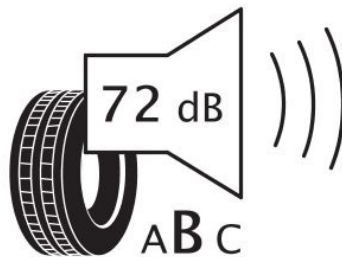

KING OF TYRES

ATTITUDE IS THE PRODUCT OF BELIEF

Specifications

Size:	12.00R20
Load / Speed:	154/151K
Pattern:	LLA08
Brand:	Leao
Category:	TBR
Width:	12
Structure:	R
Inch:	20
Ply Rating:	18PR
Load index:	154/151
Speed index:	K
TL/TT:	TT
Set:	1
Application:	On/Off-road / sand
Position:	
40HC:	228
EAN Code:	4260496397497
Factory code:	211012250

Technical details

Recommended Rim:	8.5x20
Inflation Pressure (bar):	8.3
Outer Diameter (mm):	1125
Static Load Radius (mm):	516
Rolling Circumference (mm):	3400
Tread Depth (mm):	17
Load (kg) @ Speed (km/h):	3750
Weight (kg):	66.000

Label values

Rolling resistance:	E	
Wet / grip:	B	
Sound:	B (72 dB)	
Label code:	<u>466652</u>	

ENERG

LEAO

LLA08-02

12.00R20 154/151 K

C3

2020/740