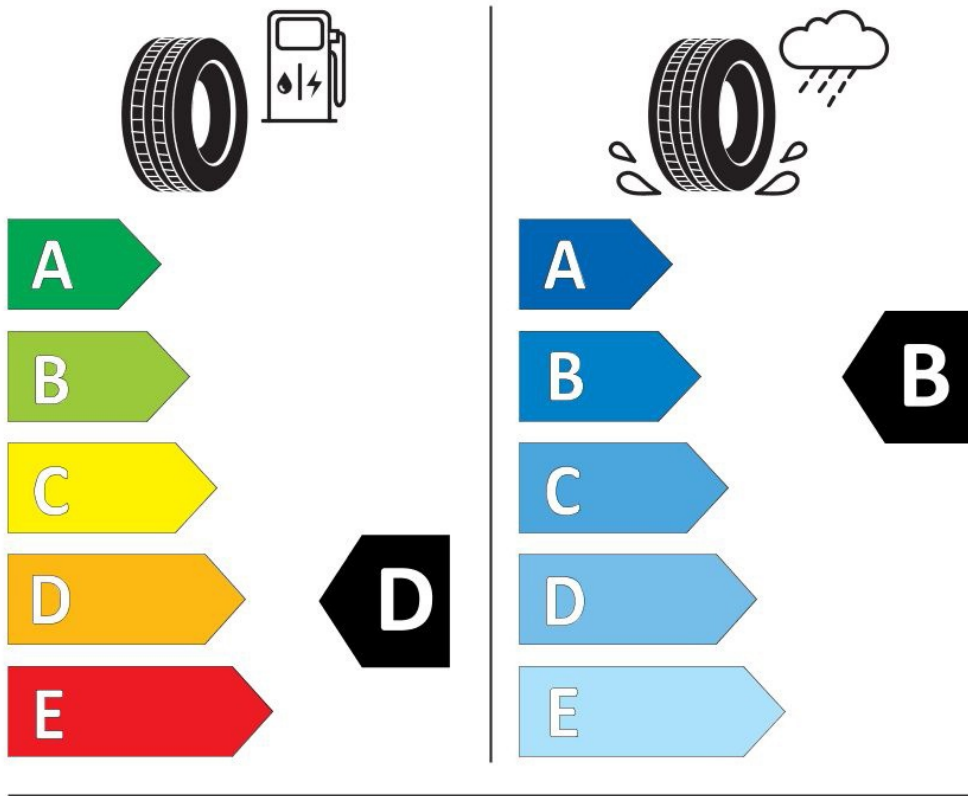

KING OF TYRES

ATTITUDE IS THE PRODUCT OF BELIEF

Specifications

Size:	385/55R22.5
Load / Speed:	160J
Pattern:	A928
Brand:	Leao
Category:	TBR
Width:	385
Series:	55
Structure:	R
Inch:	22.5
Ply Rating:	20PR
Load index:	160
Speed index:	J
Load / Speed 2:	158L
TL/TT:	TL
Application:	Regional
Position:	
40HC:	216
EAN Code:	4260496397022
Factory code:	211011843

Technical details

Recommended Rim:	12.25x22.5
Inflation Pressure (bar):	9
Section Width (mm):	386
Outer Diameter (mm):	996
Static Load Radius (mm):	443
Rolling Circumference (mm):	3018
Tread Depth (mm):	16.5
Load (kg) @ Speed (km/h):	4500
Weight (kg):	77.000

Label values

Rolling resistance:	D	
Wet / grip:	B	
Sound:	B (73 dB)	
Label code:	466276	

ENERG

LEAO

A928-01

385/55R22.5 160 J

C3

2020/740