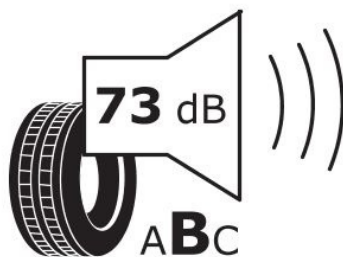

KING OF TYRES

ATTITUDE IS THE PRODUCT OF BELIEF

Specifications

Size:	385/55R22.5
Load / Speed:	160J
Pattern:	A928
Brand:	Leao
Category:	TBR
Width:	385
Series:	55
Structure:	R
Inch:	22.5
Ply Rating:	20PR
Load index:	160
Speed index:	J
Load / Speed 2:	158L
TL/TT:	TL
Application:	Regional
Position:	
40HC:	216
EAN Code:	4260496397022
Factory code:	211011843

Technical details

Recommended Rim:	12.25x22.5
Inflation Pressure (bar):	9
Section Width (mm):	386
Outer Diameter (mm):	996
Static Load Radius (mm):	443
Rolling Circumference (mm):	3018
Tread Depth (mm):	16.5
Load (kg) @ Speed (km/h):	4500
Weight (kg):	77.000

Label values

Rolling resistance:	D	
Wet / grip:	B	
Sound:	B (73 dB)	
Label code:	466276	

ENERG

LEAO

A928-01

385/55R22.5 160 J

C3

2020/740